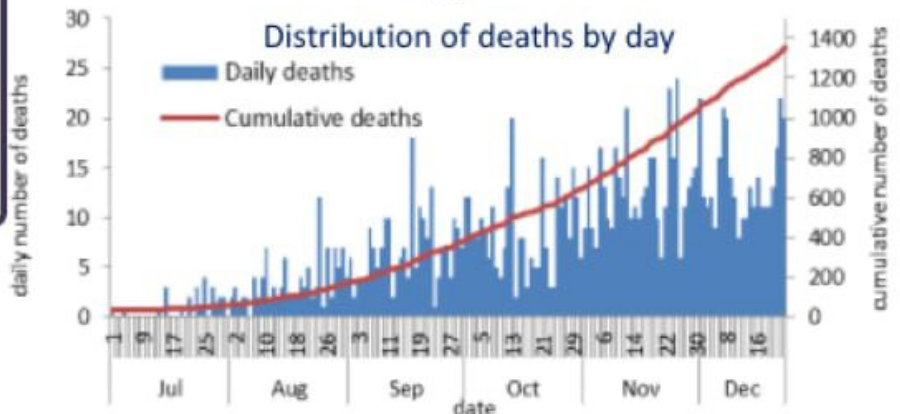

24 December 2020

Public Health Recommendations:

1787

New number for Call Center
(available from land line)

Cumulative number	Past 24 hours	Description
165933	2708	Confirmed cases in Lebanon
162703	2676	Confirmed local cases
3230	32	Confirmed imported cases
1353	20	Deaths
1933	12	Cases among healthcare workers

Bed occupancy of past day

1034	Occupied hospital beds
413	Occupied ICU beds
139	Mechanical ventilation

Indicators for past 14 days

3267	Local testing rate /100000
13.3%	Local positivity PCR test
23746	Active cases
447	Local incidence rate /100000