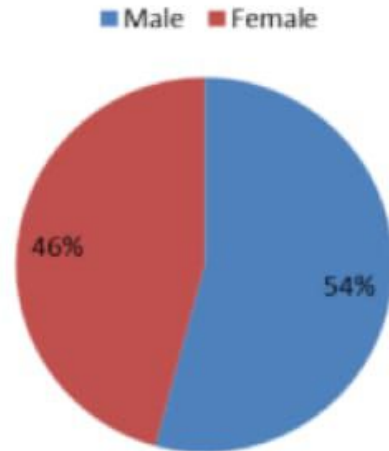

توزيع الحالات حسب الجنس
Case distribution by gender (%)