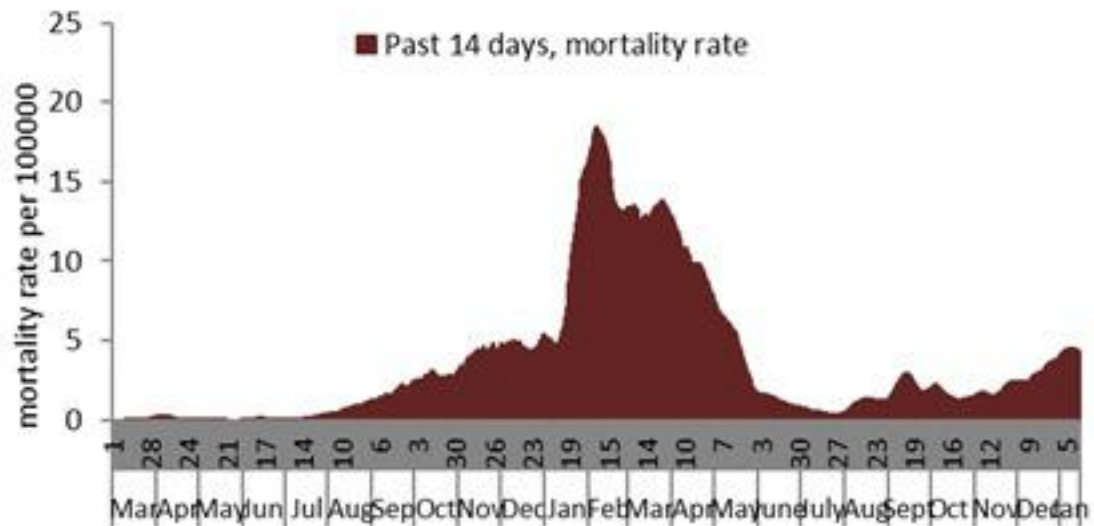

نسبة الوفيات لكل مئة الف نسمة خلال 14 يوم السابقة
Mortality rate for the past 14 days (/100000)