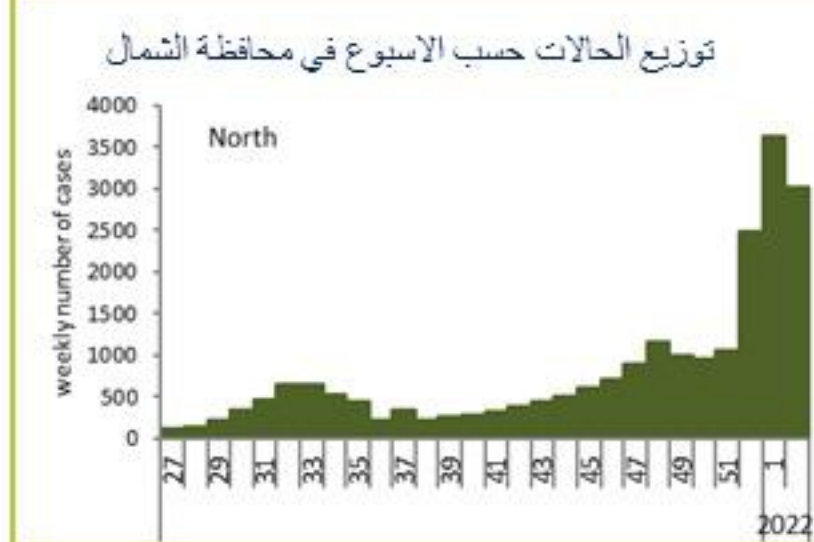

caza	نسبة الوفيات / Mortality rate		نسبة الحدوث / Incidence rate		Past day / يوم امس				Cumulative / التراكمي							القضاء			
	للايام 14 الأخيره / Past 14 days	التراكمي / Cumulative	للايام 14 الأخيره / Past 14 days	التراكمي / Cumulative	غير الوافده / Local	الوافده / Travel	الوفيات / Deaths	الحالات / Cases	الشفاء / الزمني Remission Time remission	الشفاء المخبري / Lab- remission	غير الوافده Local /	الوافده / Travel	الوفيات / Deaths	الحالات / Cases					
															/100000		/100000	/100000	/100000
Beirut	4.32	198	2276	16587	757	0	0	757	64,773	64,611	162	79,531	1,103	963	80,634	بيروت			
Baabda	3.19	172	1834	18179	884	0	2	884	102,161	102,082	79	118,968	659	1,130	119,627	بعبدا			
Metn	1.42	151	2221	14918	1,166	0	2	1,166	74,717	74,583	134	94,290	530	958	94,820	المتن			
Chouf	7.15	178	940	14468	173	0	0	173	26,885	26,861	24	30,172	165	373	30,337	الشوف			
Aleyh	6.26	250	2394	26454	237	0	2	237	40,213	40,191	22	46,170	345	440	46,515	عاليه			
Kesrwan	3.72	206	3700	19981	477	0	1	477	31,493	31,422	71	42,726	245	442	42,971	كسروان			
Jbeil	0.91	160	3204	18019	214	0	1	214	15,064	15,016	48	19,671	89	176	19,760	جبيل			
Tripoli	9.71	226	631	8849	220	0	3	220	26,004	25,984	20	29,817	270	767	30,087	طرابلس			
Koura	2.67	167	2010	14415	106	0	0	106	8,663	8,652	11	10,690	88	125	10,778	الكوره			
Zghorta	5.23	213	2194	17258	97	0	0	97	10,666	10,612	54	13,115	86	163	13,201	زعرتا			
Batroun	5.45	145	2691	13920	124	0	0	124	5,490	5,476	14	7,633	27	80	7,660	البترون			
Akkar	4.15	146	375	6528	109	0	0	109	18,013	17,960	53	20,379	84	459	20,463	عكار			
Becharreh	0.00	123	456	6870	11	0	0	11	1,571	1,514	57	1,787	5	32	1,792	بشري			
Minieh Danieh	2.79	97	164	4100	25	0	0	25	7,915	7,899	16	8,742	59	209	8,801	المنية الضنية			
Zahleh	2.73	289	765	15041	93	0	0	93	30,052	30,024	28	32,855	171	634	33,026	زحلة			
West Bekaa	2.99	189	311	10635	27	0	0	27	9,849	9,846	3	10,605	61	190	10,666	البقاع الغربي			
Baalbeck	4.91	223	418	12483	96	0	2	96	32,755	32,743	12	35,457	129	636	35,586	بعلبك			
Hermel	1.53	172	255	6306	14	0	1	14	3,680	3,680	0	4,092	19	112	4,111	الهرمل			
Rashaya	2.47	171	245	9280	8	0	0	8	3,480	3,479	1	3,737	15	69	3,752	راشيا			
Saida	4.60	150	836	11961	186	0	0	186	34,721	34,707	14	38,689	319	488	39,008	صيدا			
Sour	2.91	112	1080	13554	267	0	0	267	40,558	40,539	19	46,140	463	386	46,603	صور			
Jezzine	3.13	122	798	11789	5	0	0	5	3,319	3,315	4	3,758	11	39	3,769	جزين			
Nabatieh	11.31	162	1641	22326	180	0	0	180	27,519	27,511	8	31,348	224	229	31,572	النبطية			
Bint Jbeil	11.21	173	1497	17094	112	0	0	112	11,391	11,387	4	13,606	123	139	13,729	بنت جبيل			
Marjeoun	3.19	115	861	11923	38	0	0	38	6,440	6,437	3	7,439	39	72	7,478	مرجعيون			
Hasbaya	20.17	188	494	10002	12	0	0	12	2,666	2,666	0	2,906	70	56	2,976	حاصبيا			
Unspecified					239	142	0	381	46,743	46,741	2	45,252	9,657	0	54,909	قيد التحق			
Lebanon	4.34	176	1469	15222	5877	142	14	6019	686801	685938	863	799575	15056	9367	814631	لبنان