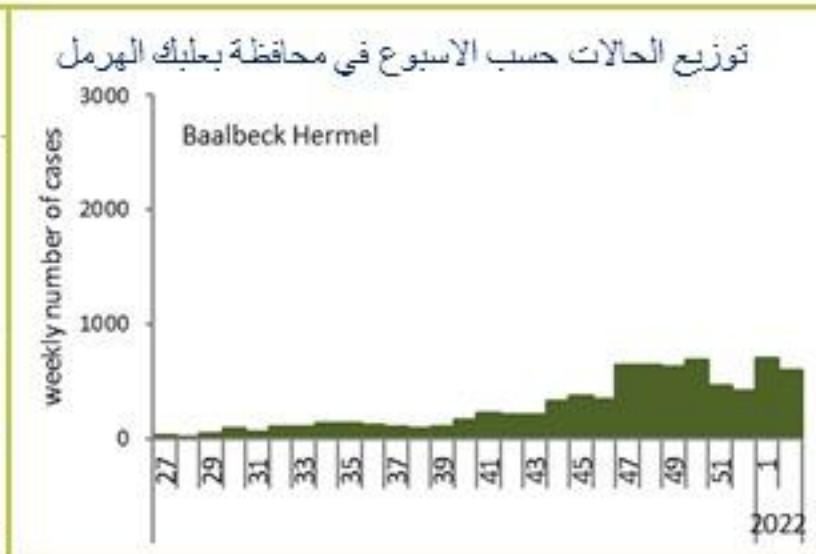

caza	نسبة الوفيات / Mortality rate		نسبة الحدوث / Incidence rate		Past day / يوم امس				Cumulative / التراكمي							القضاء			
	للايام 14 الأخيره / Past 14 days	التراكمي / Cumulative	للايام 14 الأخيره / Past 14 days	التراكمي / Cumulative	غير الوافده / Local	الوافده / Travel	الوفيات / Deaths	الحالات / Cases	الشفاء / الزمني Remission Time remission	الشفاء المخبري / Lab- remission	غير الوافده Local /	الوافده / Travel	الوفيات / Deaths	الحالات / Cases					
															/100000		/100000	/100000	/100000
Beirut	4.32	198	2276	16587	757	0	0	757	64,773	64,611	162	79,531	1,103	963	80,634	بيروت			
Baabda	3.19	172	1834	18179	884	0	2	884	102,161	102,082	79	118,968	659	1,130	119,627	بعبدا			
Metn	1.42	151	2221	14918	1,166	0	2	1,166	74,717	74,583	134	94,290	530	958	94,820	المتن			
Chouf	7.15	178	940	14468	173	0	0	173	26,885	26,861	24	30,172	165	373	30,337	الشوف			
Aleyh	6.26	250	2394	26454	237	0	2	237	40,213	40,191	22	46,170	345	440	46,515	عاليه			
Kesrwan	3.72	206	3700	19981	477	0	1	477	31,493	31,422	71	42,726	245	442	42,971	كسروان			
Jbeil	0.91	160	3204	18019	214	0	1	214	15,064	15,016	48	19,671	89	176	19,760	جبيل			
Tripoli	9.71	226	631	8849	220	0	3	220	26,004	25,984	20	29,817	270	767	30,087	طرابلس			
Koura	2.67	167	2010	14415	106	0	0	106	8,663	8,652	11	10,690	88	125	10,778	الكوره			
Zghorta	5.23	213	2194	17258	97	0	0	97	10,666	10,612	54	13,115	86	163	13,201	زعرتا			
Batroun	5.45	145	2691	13920	124	0	0	124	5,490	5,476	14	7,633	27	80	7,660	البترون			
Akkar	4.15	146	375	6528	109	0	0	109	18,013	17,960	53	20,379	84	459	20,463	عكار			
Becharreh	0.00	123	456	6870	11	0	0	11	1,571	1,514	57	1,787	5	32	1,792	بشري			
Minieh Danieh	2.79	97	164	4100	25	0	0	25	7,915	7,899	16	8,742	59	209	8,801	المنية الضنية			
Zahleh	2.73	289	765	15041	93	0	0	93	30,052	30,024	28	32,855	171	634	33,026	زحلة			
West Bekaa	2.99	189	311	10635	27	0	0	27	9,849	9,846	3	10,605	61	190	10,666	البقاع الغربي			
Baalbeck	4.91	223	418	12483	96	0	2	96	32,755	32,743	12	35,457	129	636	35,586	بعلبك			
Hermel	1.53	172	255	6306	14	0	1	14	3,680	3,680	0	4,092	19	112	4,111	الهرمل			
Rashaya	2.47	171	245	9280	8	0	0	8	3,480	3,479	1	3,737	15	69	3,752	راشيا			
Saida	4.60	150	836	11961	186	0	0	186	34,721	34,707	14	38,689	319	488	39,008	صيدا			
Sour	2.91	112	1080	13554	267	0	0	267	40,558	40,539	19	46,140	463	386	46,603	صور			
Jezzine	3.13	122	798	11789	5	0	0	5	3,319	3,315	4	3,758	11	39	3,769	جزين			
Nabatieh	11.31	162	1641	22326	180	0	0	180	27,519	27,511	8	31,348	224	229	31,572	النبطية			
Bint Jbeil	11.21	173	1497	17094	112	0	0	112	11,391	11,387	4	13,606	123	139	13,729	بنت جبيل			
Marjeoun	3.19	115	861	11923	38	0	0	38	6,440	6,437	3	7,439	39	72	7,478	مرجعيون			
Hasbaya	20.17	188	494	10002	12	0	0	12	2,666	2,666	0	2,906	70	56	2,976	حاصبيا			
Unspecified					239	142	0	381	46,743	46,741	2	45,252	9,657	0	54,909	قيد التحق			
Lebanon	4.34	176	1469	15222	5877	142	14	6019	686801	685938	863	799575	15056	9367	814631	لبنان