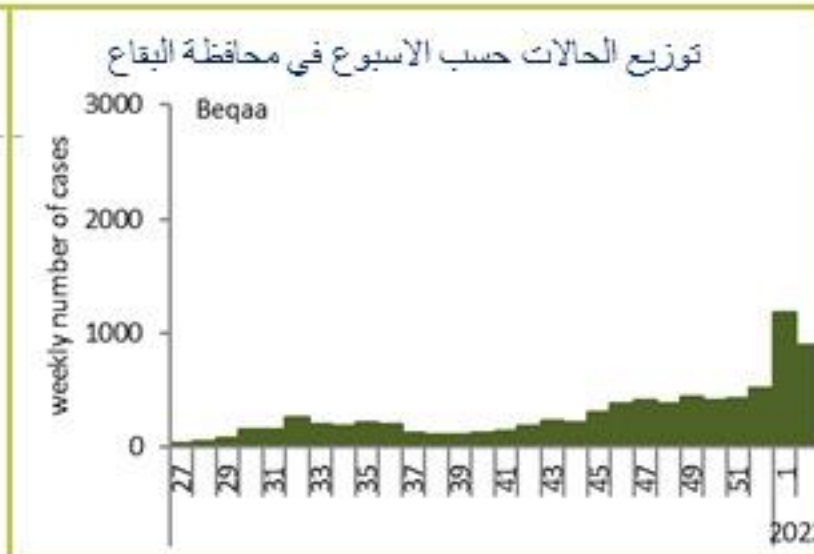

caza	نسبة الوفيات / Mortality rate		نسبة الحدوث / Incidence rate		Past day / يوم امس				Cumulative / التراكمي							القضاء			
	للايام 14 الأخيره / Past 14 days	التراكمي / Cumulative	للايام 14 الأخيره / Past 14 days	التراكمي / Cumulative	غير الوافده / Local	الوافده / Travel	الوفيات / Deaths	الحالات / Cases	الشفاء / الزمني Remission Time remission	الشفاء المخبري / Lab- remission	غير الوافده Local /	الوافده / Travel	الوفيات / Deaths	الحالات / Cases					
															/100000		/100000	/100000	/100000
Beirut	4.32	198	2276	16587	757	0	0	757	64,773	64,611	162	79,531	1,103	963	80,634	بيروت			
Baabda	3.19	172	1834	18179	884	0	2	884	102,161	102,082	79	118,968	659	1,130	119,627	بعبدا			
Metn	1.42	151	2221	14918	1,166	0	2	1,166	74,717	74,583	134	94,290	530	958	94,820	المتن			
Chouf	7.15	178	940	14468	173	0	0	173	26,885	26,861	24	30,172	165	373	30,337	الشوف			
Aleyh	6.26	250	2394	26454	237	0	2	237	40,213	40,191	22	46,170	345	440	46,515	عاليه			
Kesrwan	3.72	206	3700	19981	477	0	1	477	31,493	31,422	71	42,726	245	442	42,971	كسروان			
Jbeil	0.91	160	3204	18019	214	0	1	214	15,064	15,016	48	19,671	89	176	19,760	جبيل			
Tripoli	9.71	226	631	8849	220	0	3	220	26,004	25,984	20	29,817	270	767	30,087	طرابلس			
Koura	2.67	167	2010	14415	106	0	0	106	8,663	8,652	11	10,690	88	125	10,778	الكوره			
Zghorta	5.23	213	2194	17258	97	0	0	97	10,666	10,612	54	13,115	86	163	13,201	زعرتا			
Batroun	5.45	145	2691	13920	124	0	0	124	5,490	5,476	14	7,633	27	80	7,660	البترون			
Akkar	4.15	146	375	6528	109	0	0	109	18,013	17,960	53	20,379	84	459	20,463	عكار			
Becharreh	0.00	123	456	6870	11	0	0	11	1,571	1,514	57	1,787	5	32	1,792	بشري			
Minieh Danieh	2.79	97	164	4100	25	0	0	25	7,915	7,899	16	8,742	59	209	8,801	المنية الضنية			
Zahleh	2.73	289	765	15041	93	0	0	93	30,052	30,024	28	32,855	171	634	33,026	زحلة			
West Bekaa	2.99	189	311	10635	27	0	0	27	9,849	9,846	3	10,605	61	190	10,666	البقاع الغربي			
Baalbeck	4.91	223	418	12483	96	0	2	96	32,755	32,743	12	35,457	129	636	35,586	بعلبك			
Hermel	1.53	172	255	6306	14	0	1	14	3,680	3,680	0	4,092	19	112	4,111	الهرمل			
Rashaya	2.47	171	245	9280	8	0	0	8	3,480	3,479	1	3,737	15	69	3,752	راشيا			
Saida	4.60	150	836	11961	186	0	0	186	34,721	34,707	14	38,689	319	488	39,008	صيدا			
Sour	2.91	112	1080	13554	267	0	0	267	40,558	40,539	19	46,140	463	386	46,603	صور			
Jezzine	3.13	122	798	11789	5	0	0	5	3,319	3,315	4	3,758	11	39	3,769	جزين			
Nabatieh	11.31	162	1641	22326	180	0	0	180	27,519	27,511	8	31,348	224	229	31,572	النبطية			
Bint Jbeil	11.21	173	1497	17094	112	0	0	112	11,391	11,387	4	13,606	123	139	13,729	بنت جبيل			
Marjeoun	3.19	115	861	11923	38	0	0	38	6,440	6,437	3	7,439	39	72	7,478	مرجعيون			
Hasbaya	20.17	188	494	10002	12	0	0	12	2,666	2,666	0	2,906	70	56	2,976	حاصبيا			
Unspecified					239	142	0	381	46,743	46,741	2	45,252	9,657	0	54,909	قيد التحق			
Lebanon	4.34	176	1469	15222	5877	142	14	6019	686801	685938	863	799575	15056	9367	814631	لبنان