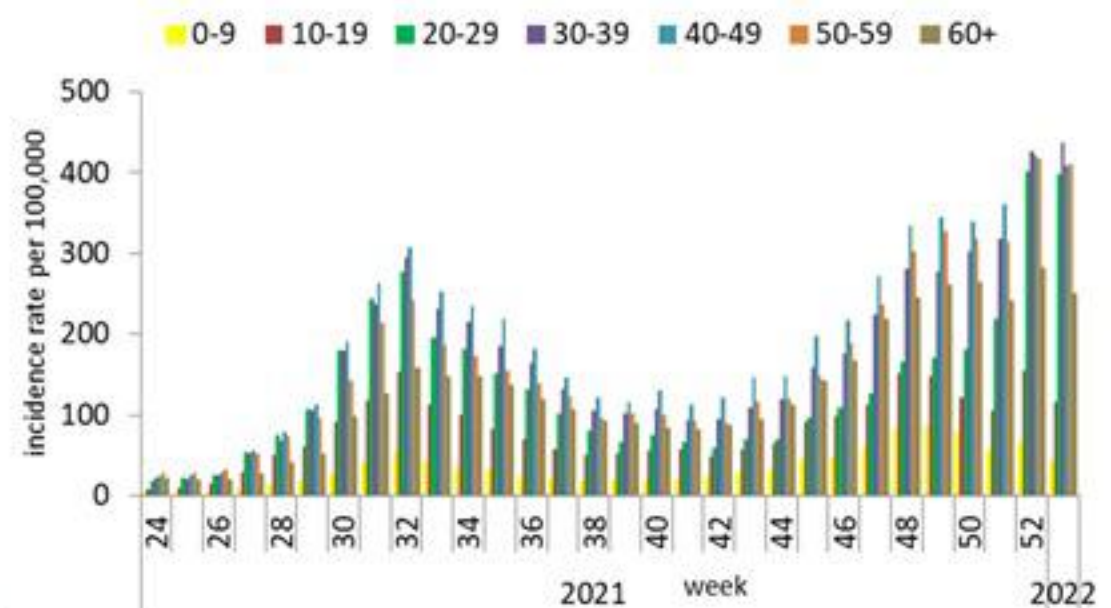

نسبة الحدوث حسب العمر والاسبوع (لكل مئة ألف نسمة)
Age specific incidence rate by age group and week (/100000)