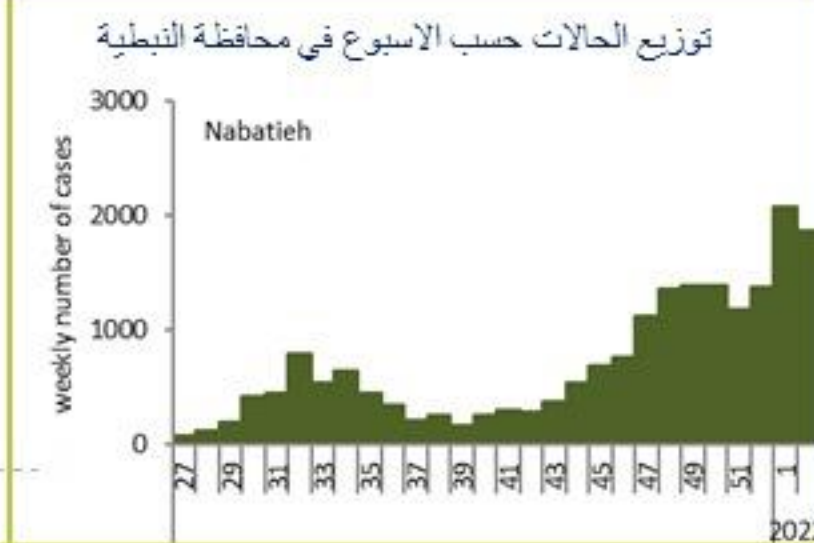

caza	نسبة الوفيات / Mortality rate		نسبة الحدوث / Incidence rate		Past day / يوم امس				Cumulative / التراكمي							القضاء			
	للايام 14 الأخيره / Past 14 days	التراكمي / Cumulative	للايام 14 الأخيره / Past 14 days	التراكمي / Cumulative	غير الوافده / Local	الوافده / Travel	الوفيات / Deaths	الحالات / Cases	الشفاء / الزمني Remission Time remission	الشفاء المخبري / Lab- remission	غير الوافده Local /	الوافده / Travel	الوفيات / Deaths	الحالات / Cases					
															/100000		/100000	/100000	/100000
Beirut	4.32	198	2276	16587	757	0	0	757	64,773	64,611	162	79,531	1,103	963	80,634	بيروت			
Baabda	3.19	172	1834	18179	884	0	2	884	102,161	102,082	79	118,968	659	1,130	119,627	بعبدا			
Metn	1.42	151	2221	14918	1,166	0	2	1,166	74,717	74,583	134	94,290	530	958	94,820	المتن			
Chouf	7.15	178	940	14468	173	0	0	173	26,885	26,861	24	30,172	165	373	30,337	الشوف			
Aleyh	6.26	250	2394	26454	237	0	2	237	40,213	40,191	22	46,170	345	440	46,515	عاليه			
Kesrwan	3.72	206	3700	19981	477	0	1	477	31,493	31,422	71	42,726	245	442	42,971	كسروان			
Jbeil	0.91	160	3204	18019	214	0	1	214	15,064	15,016	48	19,671	89	176	19,760	جبيل			
Tripoli	9.71	226	631	8849	220	0	3	220	26,004	25,984	20	29,817	270	767	30,087	طرابلس			
Koura	2.67	167	2010	14415	106	0	0	106	8,663	8,652	11	10,690	88	125	10,778	الكوره			
Zghorta	5.23	213	2194	17258	97	0	0	97	10,666	10,612	54	13,115	86	163	13,201	زعرتا			
Batroun	5.45	145	2691	13920	124	0	0	124	5,490	5,476	14	7,633	27	80	7,660	البترون			
Akkar	4.15	146	375	6528	109	0	0	109	18,013	17,960	53	20,379	84	459	20,463	عكار			
Becharreh	0.00	123	456	6870	11	0	0	11	1,571	1,514	57	1,787	5	32	1,792	بشري			
Minieh Danieh	2.79	97	164	4100	25	0	0	25	7,915	7,899	16	8,742	59	209	8,801	المنية الضنية			
Zahleh	2.73	289	765	15041	93	0	0	93	30,052	30,024	28	32,855	171	634	33,026	زحلة			
West Bekaa	2.99	189	311	10635	27	0	0	27	9,849	9,846	3	10,605	61	190	10,666	البقاع الغربي			
Baalbeck	4.91	223	418	12483	96	0	2	96	32,755	32,743	12	35,457	129	636	35,586	بعلبك			
Hermel	1.53	172	255	6306	14	0	1	14	3,680	3,680	0	4,092	19	112	4,111	الهرمل			
Rashaya	2.47	171	245	9280	8	0	0	8	3,480	3,479	1	3,737	15	69	3,752	راشيا			
Saida	4.60	150	836	11961	186	0	0	186	34,721	34,707	14	38,689	319	488	39,008	صيدا			
Sour	2.91	112	1080	13554	267	0	0	267	40,558	40,539	19	46,140	463	386	46,603	صور			
Jezzine	3.13	122	798	11789	5	0	0	5	3,319	3,315	4	3,758	11	39	3,769	جزين			
Nabatieh	11.31	162	1641	22326	180	0	0	180	27,519	27,511	8	31,348	224	229	31,572	النبطية			
Bint Jbeil	11.21	173	1497	17094	112	0	0	112	11,391	11,387	4	13,606	123	139	13,729	بنت جبيل			
Marjeoun	3.19	115	861	11923	38	0	0	38	6,440	6,437	3	7,439	39	72	7,478	مرجعيون			
Hasbaya	20.17	188	494	10002	12	0	0	12	2,666	2,666	0	2,906	70	56	2,976	حاصبيا			
Unspecified					239	142	0	381	46,743	46,741	2	45,252	9,657	0	54,909	قيد التحق			
Lebanon	4.34	176	1469	15222	5877	142	14	6019	686801	685938	863	799575	15056	9367	814631	لبنان