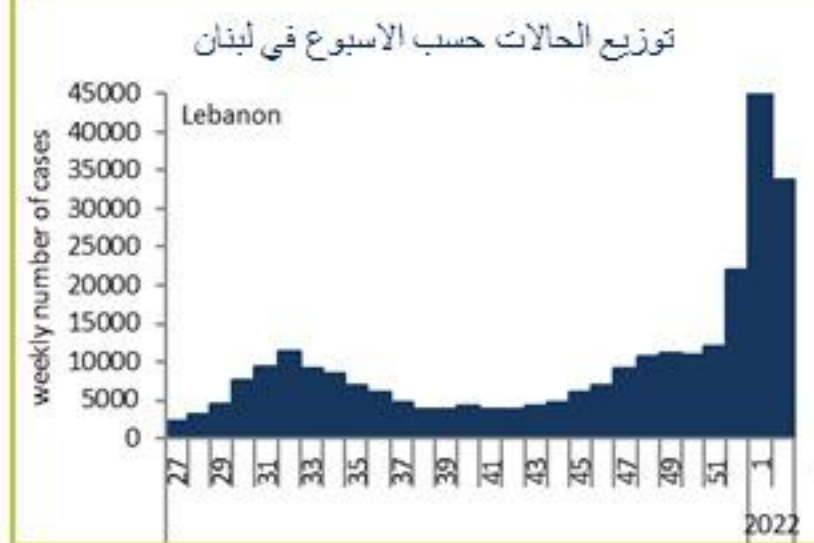

caza	نسبة الوفيات / Mortality rate		نسبة الحدوث / Incidence rate		Past day / يوم امس				Cumulative / التراكمي							القضاء			
	للايام 14 الأخيره / Past 14 days	التراكمي / Cumulative	للايام 14 الأخيره / Past 14 days	التراكمي / Cumulative	غير الوافده / Local	الوافده / Travel	الوفيات / Deaths	الحالات / Cases	الشفاء / الزمني Remission Time remission	الشفاء المخبري / Lab- remission	غير الوافده Local /	الوافده / Travel	الوفيات / Deaths	الحالات / Cases					
															/100000		/100000	/100000	/100000
Beirut	4.32	198	2276	16587	757	0	0	757	64,773	64,611	162	79,531	1,103	963	80,634	بيروت			
Baabda	3.19	172	1834	18179	884	0	2	884	102,161	102,082	79	118,968	659	1,130	119,627	بعبدا			
Metn	1.42	151	2221	14918	1,166	0	2	1,166	74,717	74,583	134	94,290	530	958	94,820	المتن			
Chouf	7.15	178	940	14468	173	0	0	173	26,885	26,861	24	30,172	165	373	30,337	الشوف			
Aleyh	6.26	250	2394	26454	237	0	2	237	40,213	40,191	22	46,170	345	440	46,515	عاليه			
Kesrwan	3.72	206	3700	19981	477	0	1	477	31,493	31,422	71	42,726	245	442	42,971	كسروان			
Jbeil	0.91	160	3204	18019	214	0	1	214	15,064	15,016	48	19,671	89	176	19,760	جبيل			
Tripoli	9.71	226	631	8849	220	0	3	220	26,004	25,984	20	29,817	270	767	30,087	طرابلس			
Koura	2.67	167	2010	14415	106	0	0	106	8,663	8,652	11	10,690	88	125	10,778	الكوره			
Zghorta	5.23	213	2194	17258	97	0	0	97	10,666	10,612	54	13,115	86	163	13,201	زعرتا			
Batroun	5.45	145	2691	13920	124	0	0	124	5,490	5,476	14	7,633	27	80	7,660	البترون			
Akkar	4.15	146	375	6528	109	0	0	109	18,013	17,960	53	20,379	84	459	20,463	عكار			
Becharreh	0.00	123	456	6870	11	0	0	11	1,571	1,514	57	1,787	5	32	1,792	بشري			
Minieh Danieh	2.79	97	164	4100	25	0	0	25	7,915	7,899	16	8,742	59	209	8,801	المنية الضنية			
Zahleh	2.73	289	765	15041	93	0	0	93	30,052	30,024	28	32,855	171	634	33,026	زحلة			
West Bekaa	2.99	189	311	10635	27	0	0	27	9,849	9,846	3	10,605	61	190	10,666	البقاع الغربي			
Baalbeck	4.91	223	418	12483	96	0	2	96	32,755	32,743	12	35,457	129	636	35,586	بعلبك			
Hermel	1.53	172	255	6306	14	0	1	14	3,680	3,680	0	4,092	19	112	4,111	الهرمل			
Rashaya	2.47	171	245	9280	8	0	0	8	3,480	3,479	1	3,737	15	69	3,752	راشيا			
Saida	4.60	150	836	11961	186	0	0	186	34,721	34,707	14	38,689	319	488	39,008	صيدا			
Sour	2.91	112	1080	13554	267	0	0	267	40,558	40,539	19	46,140	463	386	46,603	صور			
Jezzine	3.13	122	798	11789	5	0	0	5	3,319	3,315	4	3,758	11	39	3,769	جزين			
Nabatieh	11.31	162	1641	22326	180	0	0	180	27,519	27,511	8	31,348	224	229	31,572	النبطية			
Bint Jbeil	11.21	173	1497	17094	112	0	0	112	11,391	11,387	4	13,606	123	139	13,729	بنت جبيل			
Marjeoun	3.19	115	861	11923	38	0	0	38	6,440	6,437	3	7,439	39	72	7,478	مرجعيون			
Hasbaya	20.17	188	494	10002	12	0	0	12	2,666	2,666	0	2,906	70	56	2,976	حاصبيا			
Unspecified					239	142	0	381	46,743	46,741	2	45,252	9,657	0	54,909	قيد التحق			
Lebanon	4.34	176	1469	15222	5877	142	14	6019	686801	685938	863	799575	15056	9367	814631	لبنان