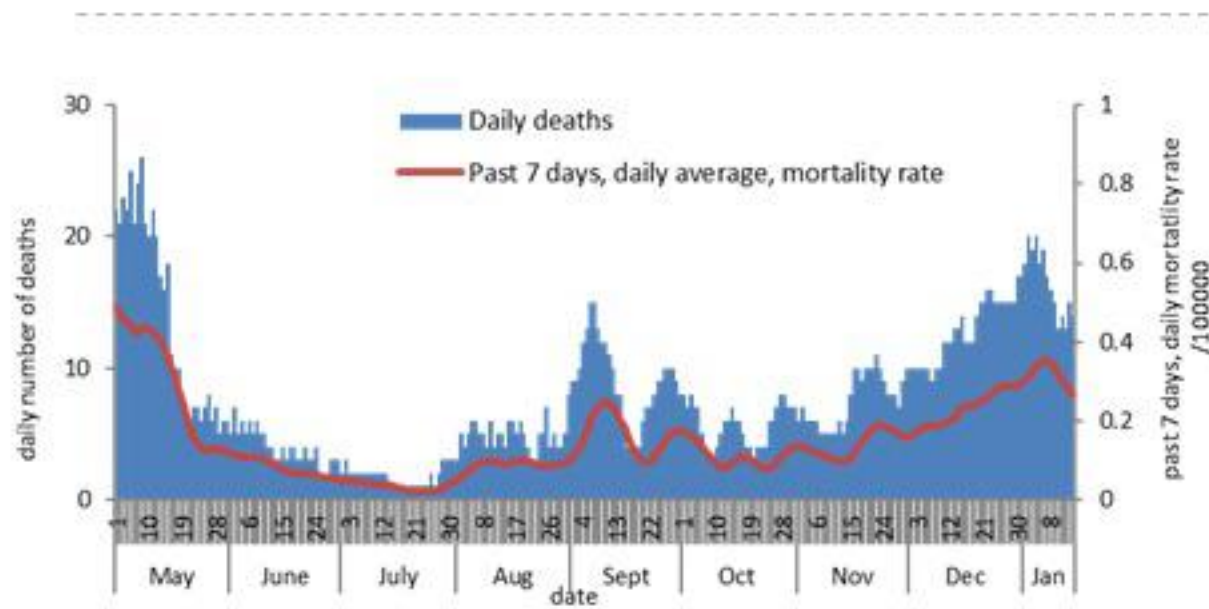

عدد الوفيات حسب ونسبة الوفيات لكل مئة ألف حسب اليوم
Deaths and mortality rate (per 100000) per day

جدول خصائص الوفيات
Distribution of deaths by age group

وجود امراض مزمنة او وضع صحي خاص Underlying conditions	نسبة الامائة % Case fatality %	عدد حالات الوفاة Number of deaths	الفئة العمرية Age group
			0-9
			10-19
			20-29
			30-39
			40-49
			50-59
			60-69
			70-79
			80+
7978	1.17	9367	Total المجموع