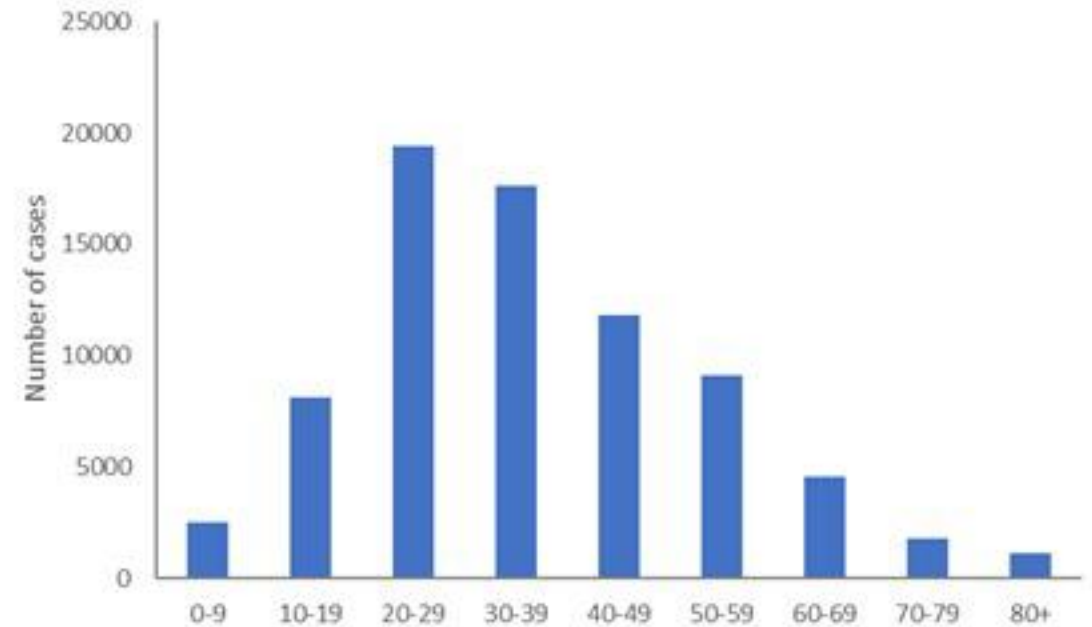

توزيع الحالات حسب العمر
Case distribution by age group

توزيع الحالات حسب الوضع التلقيحي للأيام 14 الأخيرة (%)
Case distribution by vaccination status for past 14 days (%)

Fully: more than 14 days after 2nd dose
Partial: between 14 days post 1st dose and 14 days post 2nd dose
Not vaccinated: 0 dose, or less than 14 days post 1st dose