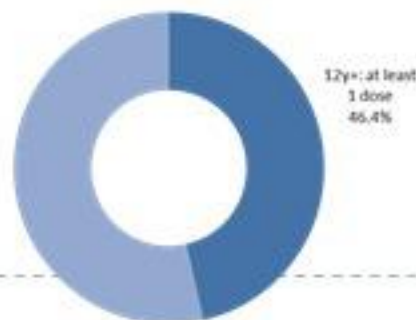

استعمال اسرة كوفيد في المستشفيات حسب اليوم

Number of doses: daily and cumulative

	Past day	Cumulative	Coverage (over population 12y+)
Registered	5420	3647326	66.9%
1 st dose	9840	2529399	46.4%
2 nd dose	10603	2037028	37.4%
3 rd dose	7791	381991	18.8%*

* Percentage over recipients of 2nd dose

1st dose vaccination coverage

Cases	Past Day	Cumulative
Confirmed cases	6019	814631
Confirmed local cases	5877	799575
Confirmed imported	142	15056
Deaths	14	9367
Remission	-	686801