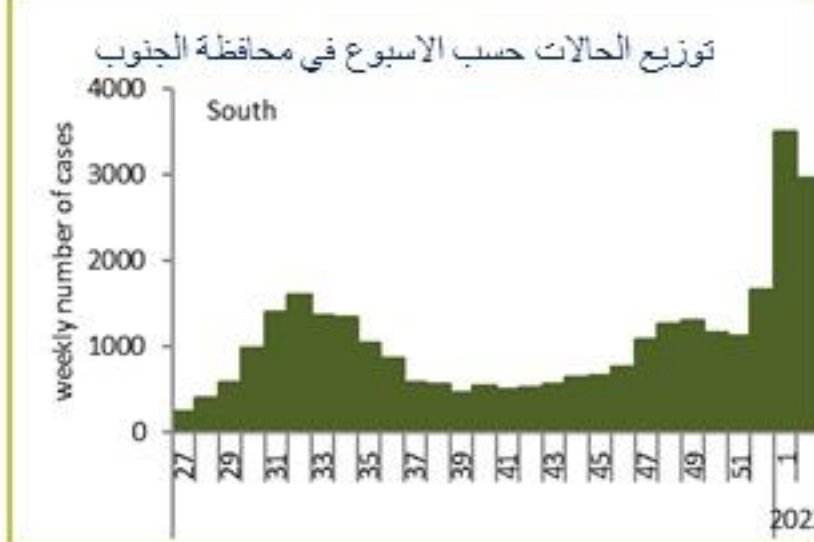

caza	نسبة الوفيات / Mortality rate		نسبة الحدوث / Incidence rate		Past day / يوم امس				Cumulative / التراكمي							القضاء			
	للايام 14 الأخيره / Past 14 days	التراكمي / Cumulative	للايام 14 الأخيره / Past 14 days	التراكمي / Cumulative	غير الوافده / Local	الوافده / Travel	الوفيات / Deaths	الحالات / Cases	الشفاء / الزمني Remission Time remission	الشفاء المخبري / Lab- remission	غير الوافده Local /	الوافده / Travel	الوفيات / Deaths	الحالات / Cases					
															/100000		/100000	/100000	/100000
Beirut	4.32	198	2276	16587	757	0	0	757	64,773	64,611	162	79,531	1,103	963	80,634	بيروت			
Baabda	3.19	172	1834	18179	884	0	2	884	102,161	102,082	79	118,968	659	1,130	119,627	بعبدا			
Metn	1.42	151	2221	14918	1,166	0	2	1,166	74,717	74,583	134	94,290	530	958	94,820	المتن			
Chouf	7.15	178	940	14468	173	0	0	173	26,885	26,861	24	30,172	165	373	30,337	الشوف			
Aleyh	6.26	250	2394	26454	237	0	2	237	40,213	40,191	22	46,170	345	440	46,515	عاليه			
Kesrwan	3.72	206	3700	19981	477	0	1	477	31,493	31,422	71	42,726	245	442	42,971	كسروان			
Jbeil	0.91	160	3204	18019	214	0	1	214	15,064	15,016	48	19,671	89	176	19,760	جبيل			
Tripoli	9.71	226	631	8849	220	0	3	220	26,004	25,984	20	29,817	270	767	30,087	طرابلس			
Koura	2.67	167	2010	14415	106	0	0	106	8,663	8,652	11	10,690	88	125	10,778	الكوره			
Zghorta	5.23	213	2194	17258	97	0	0	97	10,666	10,612	54	13,115	86	163	13,201	زعرتا			
Batroun	5.45	145	2691	13920	124	0	0	124	5,490	5,476	14	7,633	27	80	7,660	البترون			
Akkar	4.15	146	375	6528	109	0	0	109	18,013	17,960	53	20,379	84	459	20,463	عكار			
Becharreh	0.00	123	456	6870	11	0	0	11	1,571	1,514	57	1,787	5	32	1,792	بشري			
Minieh Danieh	2.79	97	164	4100	25	0	0	25	7,915	7,899	16	8,742	59	209	8,801	المنية الضنية			
Zahleh	2.73	289	765	15041	93	0	0	93	30,052	30,024	28	32,855	171	634	33,026	زحلة			
West Bekaa	2.99	189	311	10635	27	0	0	27	9,849	9,846	3	10,605	61	190	10,666	البقاع الغربي			
Baalbeck	4.91	223	418	12483	96	0	2	96	32,755	32,743	12	35,457	129	636	35,586	بعلبك			
Hermel	1.53	172	255	6306	14	0	1	14	3,680	3,680	0	4,092	19	112	4,111	الهرمل			
Rashaya	2.47	171	245	9280	8	0	0	8	3,480	3,479	1	3,737	15	69	3,752	راشيا			
Saida	4.60	150	836	11961	186	0	0	186	34,721	34,707	14	38,689	319	488	39,008	صيدا			
Sour	2.91	112	1080	13554	267	0	0	267	40,558	40,539	19	46,140	463	386	46,603	صور			
Jezzine	3.13	122	798	11789	5	0	0	5	3,319	3,315	4	3,758	11	39	3,769	جزين			
Nabatieh	11.31	162	1641	22326	180	0	0	180	27,519	27,511	8	31,348	224	229	31,572	النبطية			
Bint Jbeil	11.21	173	1497	17094	112	0	0	112	11,391	11,387	4	13,606	123	139	13,729	بنت جبيل			
Marjeoun	3.19	115	861	11923	38	0	0	38	6,440	6,437	3	7,439	39	72	7,478	مرجعيون			
Hasbaya	20.17	188	494	10002	12	0	0	12	2,666	2,666	0	2,906	70	56	2,976	حاصبيا			
Unspecified					239	142	0	381	46,743	46,741	2	45,252	9,657	0	54,909	قيد التحق			
Lebanon	4.34	176	1469	15222	5877	142	14	6019	686801	685938	863	799575	15056	9367	814631	لبنان