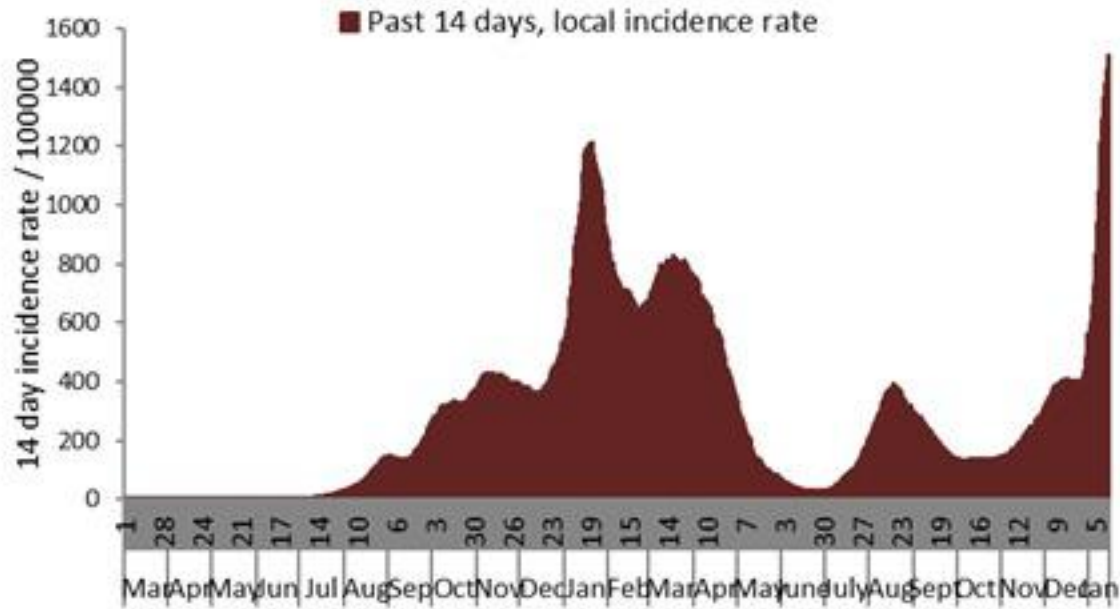

نسبة الحالات الجديدة لكل مئة الف نسمة خلال 14 يوم السابقة
Incidence rate for the 14 days (/100000)