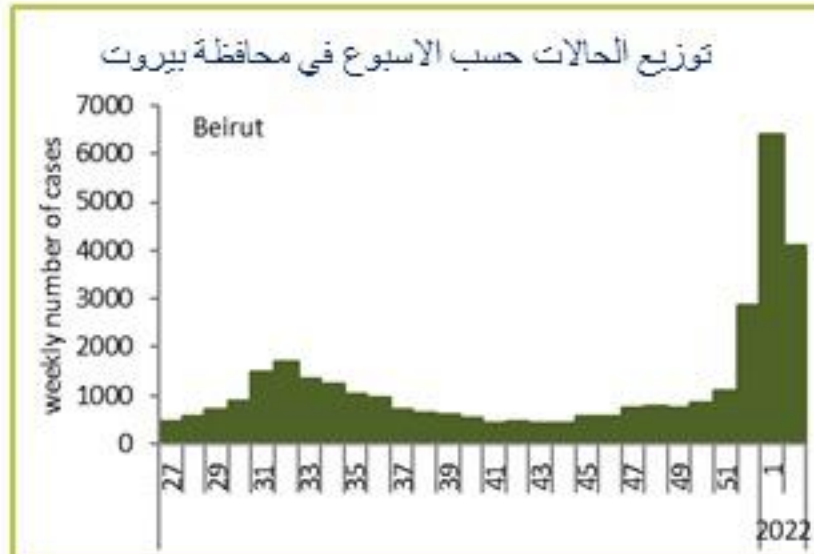

caza	نسبة الوفيات / Mortality rate		نسبة الحدوث / Incidence rate		Past day / يوم امس				Cumulative / التراكمي							القضاء			
	للايام 14 الأخيره / Past 14 days	التراكمي / Cumulative	للايام 14 الأخيره / Past 14 days	التراكمي / Cumulative	غير الوافده / Local	الوافده / Travel	الوفيات / Deaths	الحالات / Cases	الشفاء / الزمني Remission Time remission	الشفاء المخبري / Lab- remission	غير الوافده Local /	الوافده / Travel	الوفيات / Deaths	الحالات / Cases					
															/100000		/100000	/100000	/100000
Beirut	4.32	198	2276	16587	757	0	0	757	64,773	64,611	162	79,531	1,103	963	80,634	بيروت			
Baabda	3.19	172	1834	18179	884	0	2	884	102,161	102,082	79	118,968	659	1,130	119,627	بعبدا			
Metn	1.42	151	2221	14918	1,166	0	2	1,166	74,717	74,583	134	94,290	530	958	94,820	المتن			
Chouf	7.15	178	940	14468	173	0	0	173	26,885	26,861	24	30,172	165	373	30,337	الشوف			
Aleyh	6.26	250	2394	26454	237	0	2	237	40,213	40,191	22	46,170	345	440	46,515	عاليه			
Kesrwan	3.72	206	3700	19981	477	0	1	477	31,493	31,422	71	42,726	245	442	42,971	كسروان			
Jbeil	0.91	160	3204	18019	214	0	1	214	15,064	15,016	48	19,671	89	176	19,760	جبيل			
Tripoli	9.71	226	631	8849	220	0	3	220	26,004	25,984	20	29,817	270	767	30,087	طرابلس			
Koura	2.67	167	2010	14415	106	0	0	106	8,663	8,652	11	10,690	88	125	10,778	الكوره			
Zghorta	5.23	213	2194	17258	97	0	0	97	10,666	10,612	54	13,115	86	163	13,201	زعرتا			
Batroun	5.45	145	2691	13920	124	0	0	124	5,490	5,476	14	7,633	27	80	7,660	البترون			
Akkar	4.15	146	375	6528	109	0	0	109	18,013	17,960	53	20,379	84	459	20,463	عكار			
Becharreh	0.00	123	456	6870	11	0	0	11	1,571	1,514	57	1,787	5	32	1,792	بشري			
Minieh Danieh	2.79	97	164	4100	25	0	0	25	7,915	7,899	16	8,742	59	209	8,801	المنية الضنية			
Zahleh	2.73	289	765	15041	93	0	0	93	30,052	30,024	28	32,855	171	634	33,026	زحلة			
West Bekaa	2.99	189	311	10635	27	0	0	27	9,849	9,846	3	10,605	61	190	10,666	البقاع الغربي			
Baalbeck	4.91	223	418	12483	96	0	2	96	32,755	32,743	12	35,457	129	636	35,586	بعلبك			
Hermel	1.53	172	255	6306	14	0	1	14	3,680	3,680	0	4,092	19	112	4,111	الهرمل			
Rashaya	2.47	171	245	9280	8	0	0	8	3,480	3,479	1	3,737	15	69	3,752	راشيا			
Saida	4.60	150	836	11961	186	0	0	186	34,721	34,707	14	38,689	319	488	39,008	صيدا			
Sour	2.91	112	1080	13554	267	0	0	267	40,558	40,539	19	46,140	463	386	46,603	صور			
Jezzine	3.13	122	798	11789	5	0	0	5	3,319	3,315	4	3,758	11	39	3,769	جزين			
Nabatieh	11.31	162	1641	22326	180	0	0	180	27,519	27,511	8	31,348	224	229	31,572	النبطية			
Bint Jbeil	11.21	173	1497	17094	112	0	0	112	11,391	11,387	4	13,606	123	139	13,729	بنت جبيل			
Marjeoun	3.19	115	861	11923	38	0	0	38	6,440	6,437	3	7,439	39	72	7,478	مرجعيون			
Hasbaya	20.17	188	494	10002	12	0	0	12	2,666	2,666	0	2,906	70	56	2,976	حاصبيا			
Unspecified					239	142	0	381	46,743	46,741	2	45,252	9,657	0	54,909	قيد التحق			
Lebanon	4.34	176	1469	15222	5877	142	14	6019	686801	685938	863	799575	15056	9367	814631	لبنان