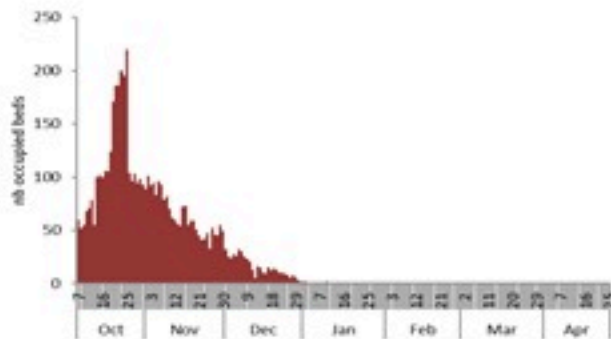

## 8 May 2023

**Call Centers**  
 1760 (Red Cross)  
 1787 (MOPH)

All cases (suspected and confirmed)		Confirmed Cases		Deaths (confirmed)	
New (past 24 h)	Cumulative	New (past 24 h)	Cumulative	New	Cumulative
<b>0</b>	<b>7659</b>	<b>0</b>	<b>671</b>	<b>0</b>	<b>23</b>

By Sex  
(suspected and confirmed)

Occupied hospital beds  
(suspected and confirmed)

By date of report  
(suspected and confirmed)

By Hospital Admission  
(suspected and confirmed)

By locality (confirmed cases)