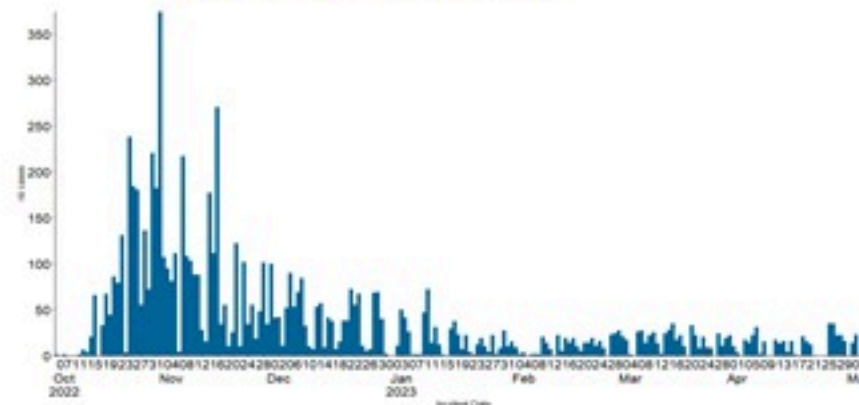

## 8 May 2023

**Call Centers**  
 1760 (Red Cross)  
 1787 (MOPH)

All cases (suspected and confirmed)		Confirmed Cases		Deaths (confirmed)	
New (past 24 h)	Cumulative	New (past 24 h)	Cumulative	New	Cumulative
<b>0</b>	<b>7659</b>	<b>0</b>	<b>671</b>	<b>0</b>	<b>23</b>

By Sex  
(suspected and confirmed)

Occupied hospital beds  
(suspected and confirmed)

By date of report  
(suspected and confirmed)

By Hospital Admission  
(suspected and confirmed)

By locality (confirmed cases)