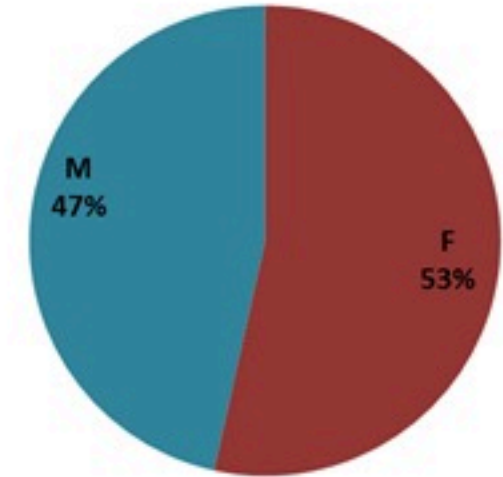

حسب البلده
(للحالات المتبنة)

Cholera Surveillance Report

29 Apr 2023

Call Centers
 1760 (Red Cross)
 1787 (MOPH)

All cases (suspected and confirmed)		Confirmed Cases		Deaths (confirmed)	
New (past 24 h)	Cumulative	New (past 24 h)	Cumulative	New	Cumulative
25	7551	0	671	0	23

By Sex
(suspected and confirmed)

Occupied hospital beds
(suspected and confirmed)

By date of report
(suspected and confirmed)

By Hospital Admission
(suspected and confirmed)

By locality (confirmed cases)

By age group
(suspected and confirmed cases)