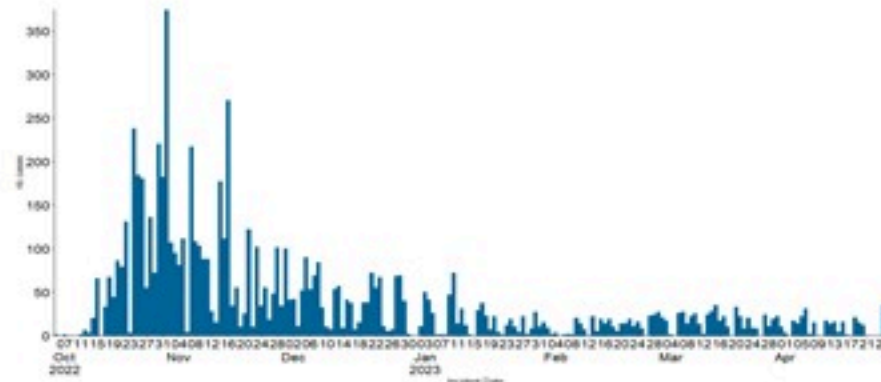

حسب البلده
(للحالات المتبنة)

Cholera Surveillance Report

29 Apr 2023

Call Centers
 1760 (Red Cross)
 1787 (MOPH)

All cases (suspected and confirmed)		Confirmed Cases		Deaths (confirmed)	
New (past 24 h)	Cumulative	New (past 24 h)	Cumulative	New	Cumulative
25	7551	0	671	0	23

By Sex
(suspected and confirmed)

Occupied hospital beds
(suspected and confirmed)

By date of report
(suspected and confirmed)

By Hospital Admission
(suspected and confirmed)

By locality (confirmed cases)

By age group
(suspected and confirmed cases)