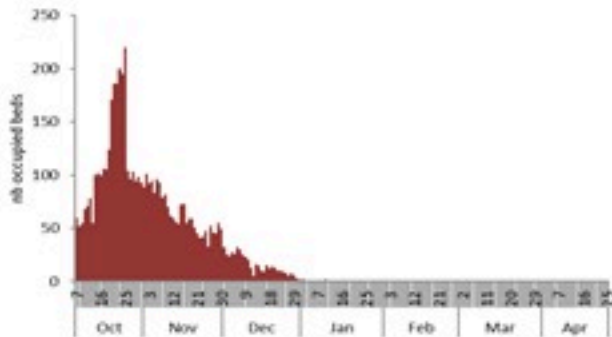

حسب البلده
(للحالات المتبنة)

Cholera Surveillance Report

29 Apr 2023

Call Centers
 1760 (Red Cross)
 1787 (MOPH)

All cases (suspected and confirmed)		Confirmed Cases		Deaths (confirmed)	
New (past 24 h)	Cumulative	New (past 24 h)	Cumulative	New	Cumulative
25	7551	0	671	0	23

By Sex
(suspected and confirmed)

Occupied hospital beds
(suspected and confirmed)

By date of report
(suspected and confirmed)

By Hospital Admission
(suspected and confirmed)

By locality (confirmed cases)

By age group
(suspected and confirmed cases)