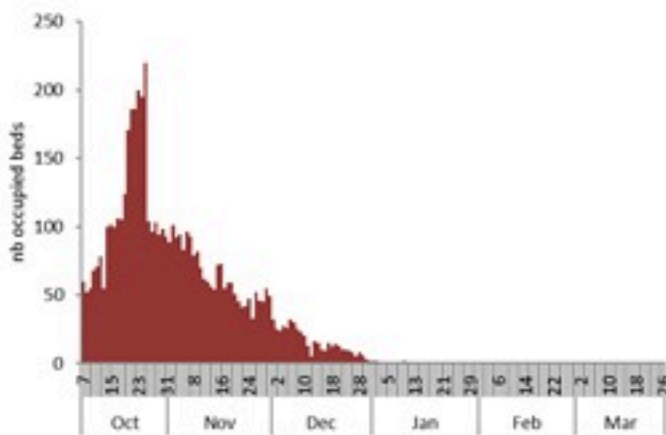

## 29 Mar 2023

**Call Centers**  
 1760 (Red Cross)  
 1787 (MOPH)

All cases (suspected and confirmed)		Confirmed Cases		Deaths (confirmed)	
New (past 24 h)	Cumulative	New (past 24 h)	Cumulative	New	Cumulative
<b>12</b>	<b>7161</b>	<b>0</b>	<b>671</b>	<b>0</b>	<b>23</b>

By Sex  
(suspected and confirmed)

Occupied hospital beds  
(suspected and confirmed)

By date of report  
(suspected and confirmed)

By Hospital Admission  
(suspected and confirmed)

By locality (confirmed cases)