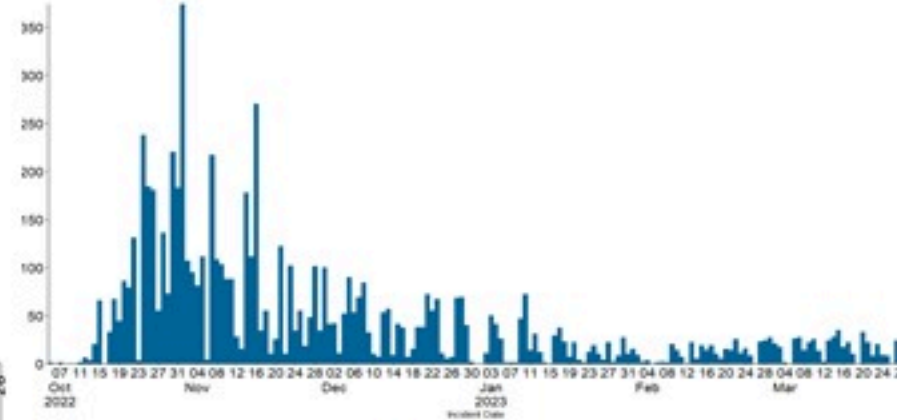

## 29 Mar 2023

**Call Centers**  
 1760 (Red Cross)  
 1787 (MOPH)

All cases (suspected and confirmed)		Confirmed Cases		Deaths (confirmed)	
New (past 24 h)	Cumulative	New (past 24 h)	Cumulative	New	Cumulative
<b>12</b>	<b>7161</b>	<b>0</b>	<b>671</b>	<b>0</b>	<b>23</b>

By Sex  
(suspected and confirmed)

Occupied hospital beds  
(suspected and confirmed)

By date of report  
(suspected and confirmed)

By Hospital Admission  
(suspected and confirmed)

By locality (confirmed cases)