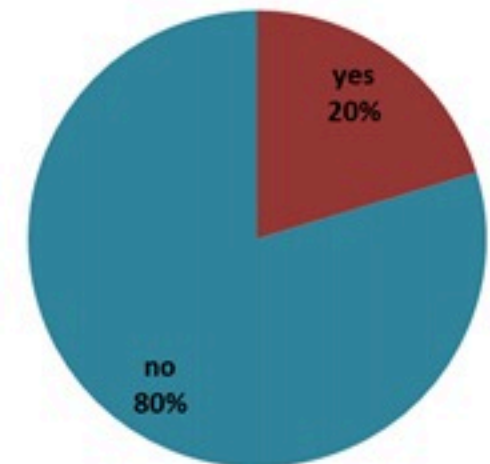

## 25 Dec 2022

**Call Centers**  
 1760 (Red Cross)  
 1787 (MOPH)

All cases (suspected and confirmed)		Confirmed Cases		Deaths (confirmed)	
New (past 24 h)	Cumulative	New (past 24 h)	Cumulative	New	Cumulative
<b>11</b>	<b>5616</b>	<b>0</b>	<b>666</b>	<b>0</b>	<b>23</b>

By Sex  
(suspected and confirmed)

Occupied hospital beds  
(suspected and confirmed)

By date of report  
(suspected and confirmed)

By Hospital Admission  
(suspected and confirmed)

By Outcome  
(suspected and confirmed)

By locality (confirmed cases)

By age group  
(suspected and confirmed cases)