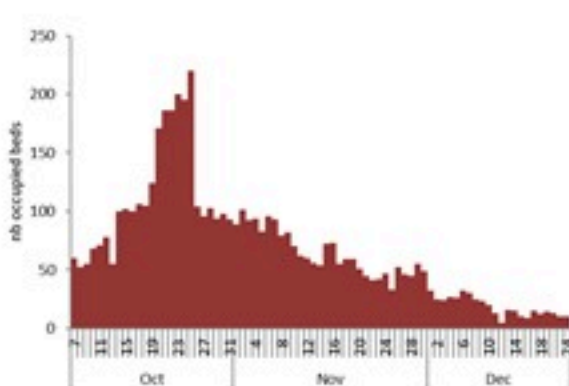

## 25 Dec 2022

**Call Centers**  
 1760 (Red Cross)  
 1787 (MOPH)

All cases (suspected and confirmed)		Confirmed Cases		Deaths (confirmed)	
New (past 24 h)	Cumulative	New (past 24 h)	Cumulative	New	Cumulative
<b>11</b>	<b>5616</b>	<b>0</b>	<b>666</b>	<b>0</b>	<b>23</b>

By Sex  
(suspected and confirmed)

Occupied hospital beds  
(suspected and confirmed)

By date of report  
(suspected and confirmed)

By Hospital Admission  
(suspected and confirmed)

By Outcome  
(suspected and confirmed)

By locality (confirmed cases)

By age group  
(suspected and confirmed cases)