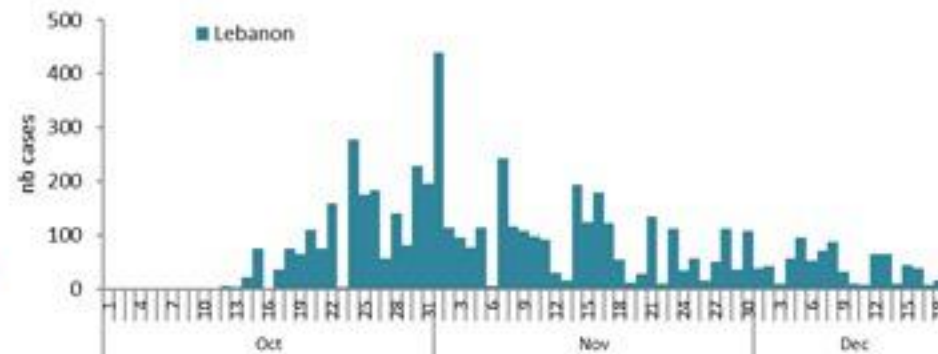

حسب تطور الحالة
(المشبهة والمتبنة)

Cholera Surveillance Report

20 Dec 2022

Call Centers
 1760 (Red Cross)
 1787 (MOPH)

All cases (suspected and confirmed)		Confirmed Cases		Deaths (confirmed)	
New (past 24 h)	Cumulative	New (past 24 h)	Cumulative	New	Cumulative
44	5372	0	663	0	23

By Sex
(suspected and confirmed)

Occupied hospital beds
(suspected and confirmed)

By date of report
(suspected and confirmed)

By Hospital Admission
(suspected and confirmed)

By locality
(confirmed cases)

By age group
(suspected and confirmed cases)