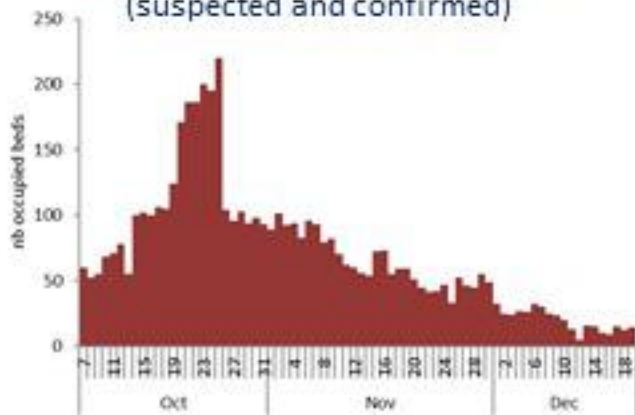

حسب تطور الحالة
(المشبهة والمتبنة)

Cholera Surveillance Report

20 Dec 2022

Call Centers
 1760 (Red Cross)
 1787 (MOPH)

All cases (suspected and confirmed)		Confirmed Cases		Deaths (confirmed)	
New (past 24 h)	Cumulative	New (past 24 h)	Cumulative	New	Cumulative
44	5372	0	663	0	23

By Sex
(suspected and confirmed)

Occupied hospital beds
(suspected and confirmed)

By date of report
(suspected and confirmed)

By Hospital Admission
(suspected and confirmed)

By locality
(confirmed cases)

By age group
(suspected and confirmed cases)