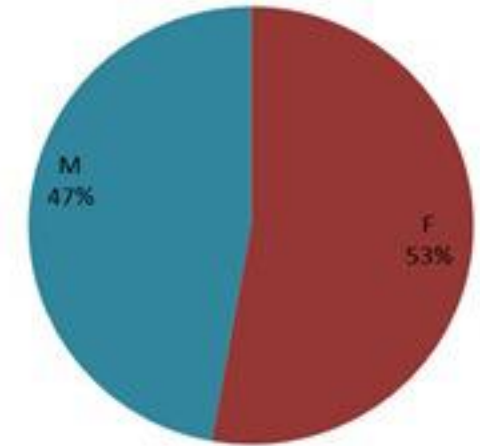

حسب تطور الحالة
(المشبهة والمتبنة)

Cholera Surveillance Report

20 Dec 2022

Call Centers
 1760 (Red Cross)
 1787 (MOPH)

All cases (suspected and confirmed)		Confirmed Cases		Deaths (confirmed)	
New (past 24 h)	Cumulative	New (past 24 h)	Cumulative	New	Cumulative
44	5372	0	663	0	23

By Sex
(suspected and confirmed)

Occupied hospital beds
(suspected and confirmed)

By date of report
(suspected and confirmed)

By Hospital Admission
(suspected and confirmed)

By locality
(confirmed cases)

By age group
(suspected and confirmed cases)