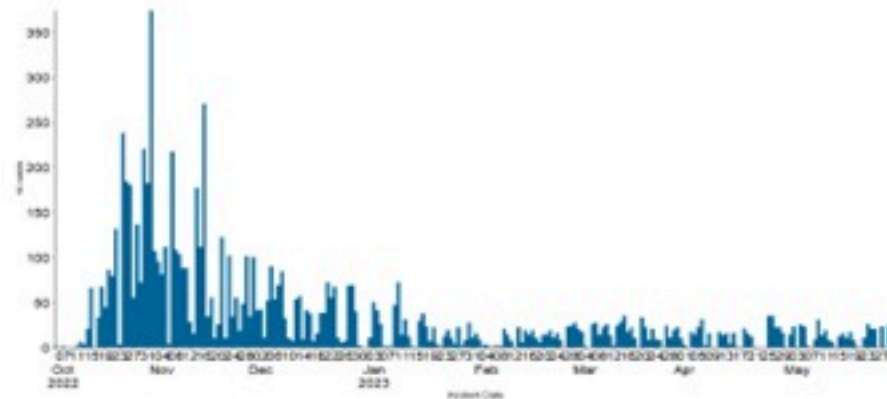

By date of report
(suspected and confirmed)