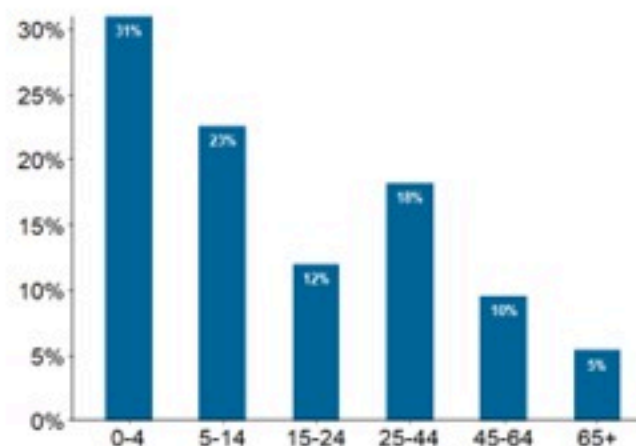

## 1 June 2023

**Call Centers**  
 1760 (Red Cross)  
 1787 (MOPH)

All cases (suspected and confirmed)		Confirmed Cases		Deaths (confirmed)	
New (past 24 h)	Cumulative	New (past 24 h)	Cumulative	New	Cumulative
<b>26</b>	<b>7993</b>	<b>0</b>	<b>671</b>	<b>0</b>	<b>23</b>

By Sex  
(suspected and confirmed)

Occupied hospital beds  
(suspected and confirmed)

By date of report  
(suspected and confirmed)

By Hospital Admission  
(suspected and confirmed)

By locality (confirmed cases)

By age group  
(suspected and confirmed cases)

By Outcome  
(suspected and confirmed)