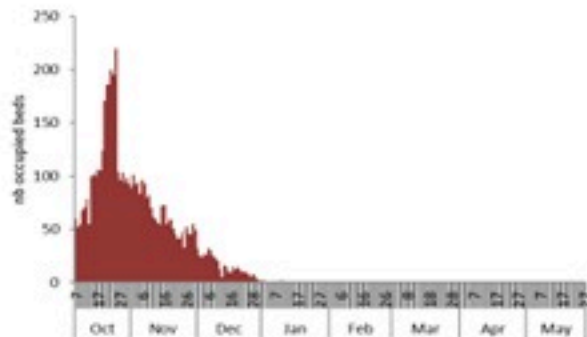

## 1 June 2023

**Call Centers**  
 1760 (Red Cross)  
 1787 (MOPH)

All cases (suspected and confirmed)		Confirmed Cases		Deaths (confirmed)	
New (past 24 h)	Cumulative	New (past 24 h)	Cumulative	New	Cumulative
<b>26</b>	<b>7993</b>	<b>0</b>	<b>671</b>	<b>0</b>	<b>23</b>

By Sex  
(suspected and confirmed)

Occupied hospital beds  
(suspected and confirmed)

By date of report  
(suspected and confirmed)

By Hospital Admission  
(suspected and confirmed)

By locality (confirmed cases)