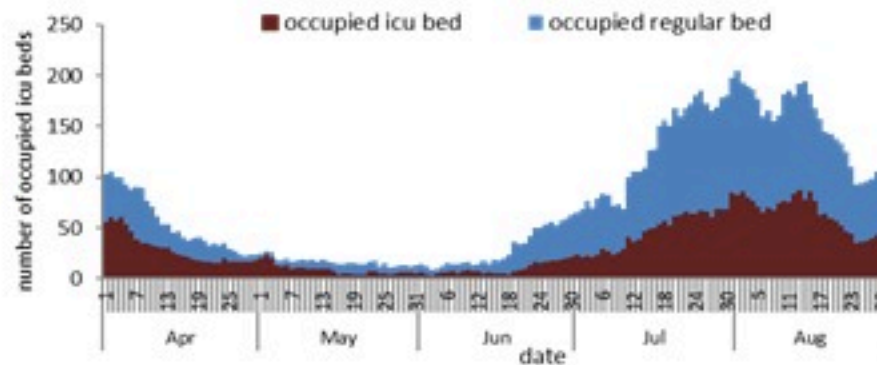

نسبة إيجابية الفحوصات
(معدل 7 أيام الاخيره)

عدد الاسره المستعملة

عدد الوفيات حسب اليوم

30 August 2022

COVID-19 surveillance

The report will focus in severe cases.

In past 7 days, 33 new admissions were reported (0.62/100000), and 15 deaths (0.28/100000). The ICU COVID-19 occupancy was 18% (41 beds over 229). The PCR local positivity rate was 11.4%. The community transmission is at level 3.

COVID-19 PCR positivity rate

COVID-19 hospital daily bed occupancy

COVID-19 daily deaths

	Past 7 days	Past 14 days
New hospital admission	33	77
Admission rate /100000	0.62	1.45
New deaths	15	39
Mortality rate /100000	0.28	0.73
PCR positivity rate %	11.4%	15.5%
Local Incidence rate /100000	71	189
Testing rate /100000	592	1156
All admissions	Past day	% Occupancy
Occupied beds	102	19%
Occupied ICU beds	41 (7)	18%
New	Past day	Cumulative
New deaths	2	10624
New cases (average past 7 days)	536	1208925
Hot line	Past day	Cumulative
1787 (1)	128	437731
1214	397	754571