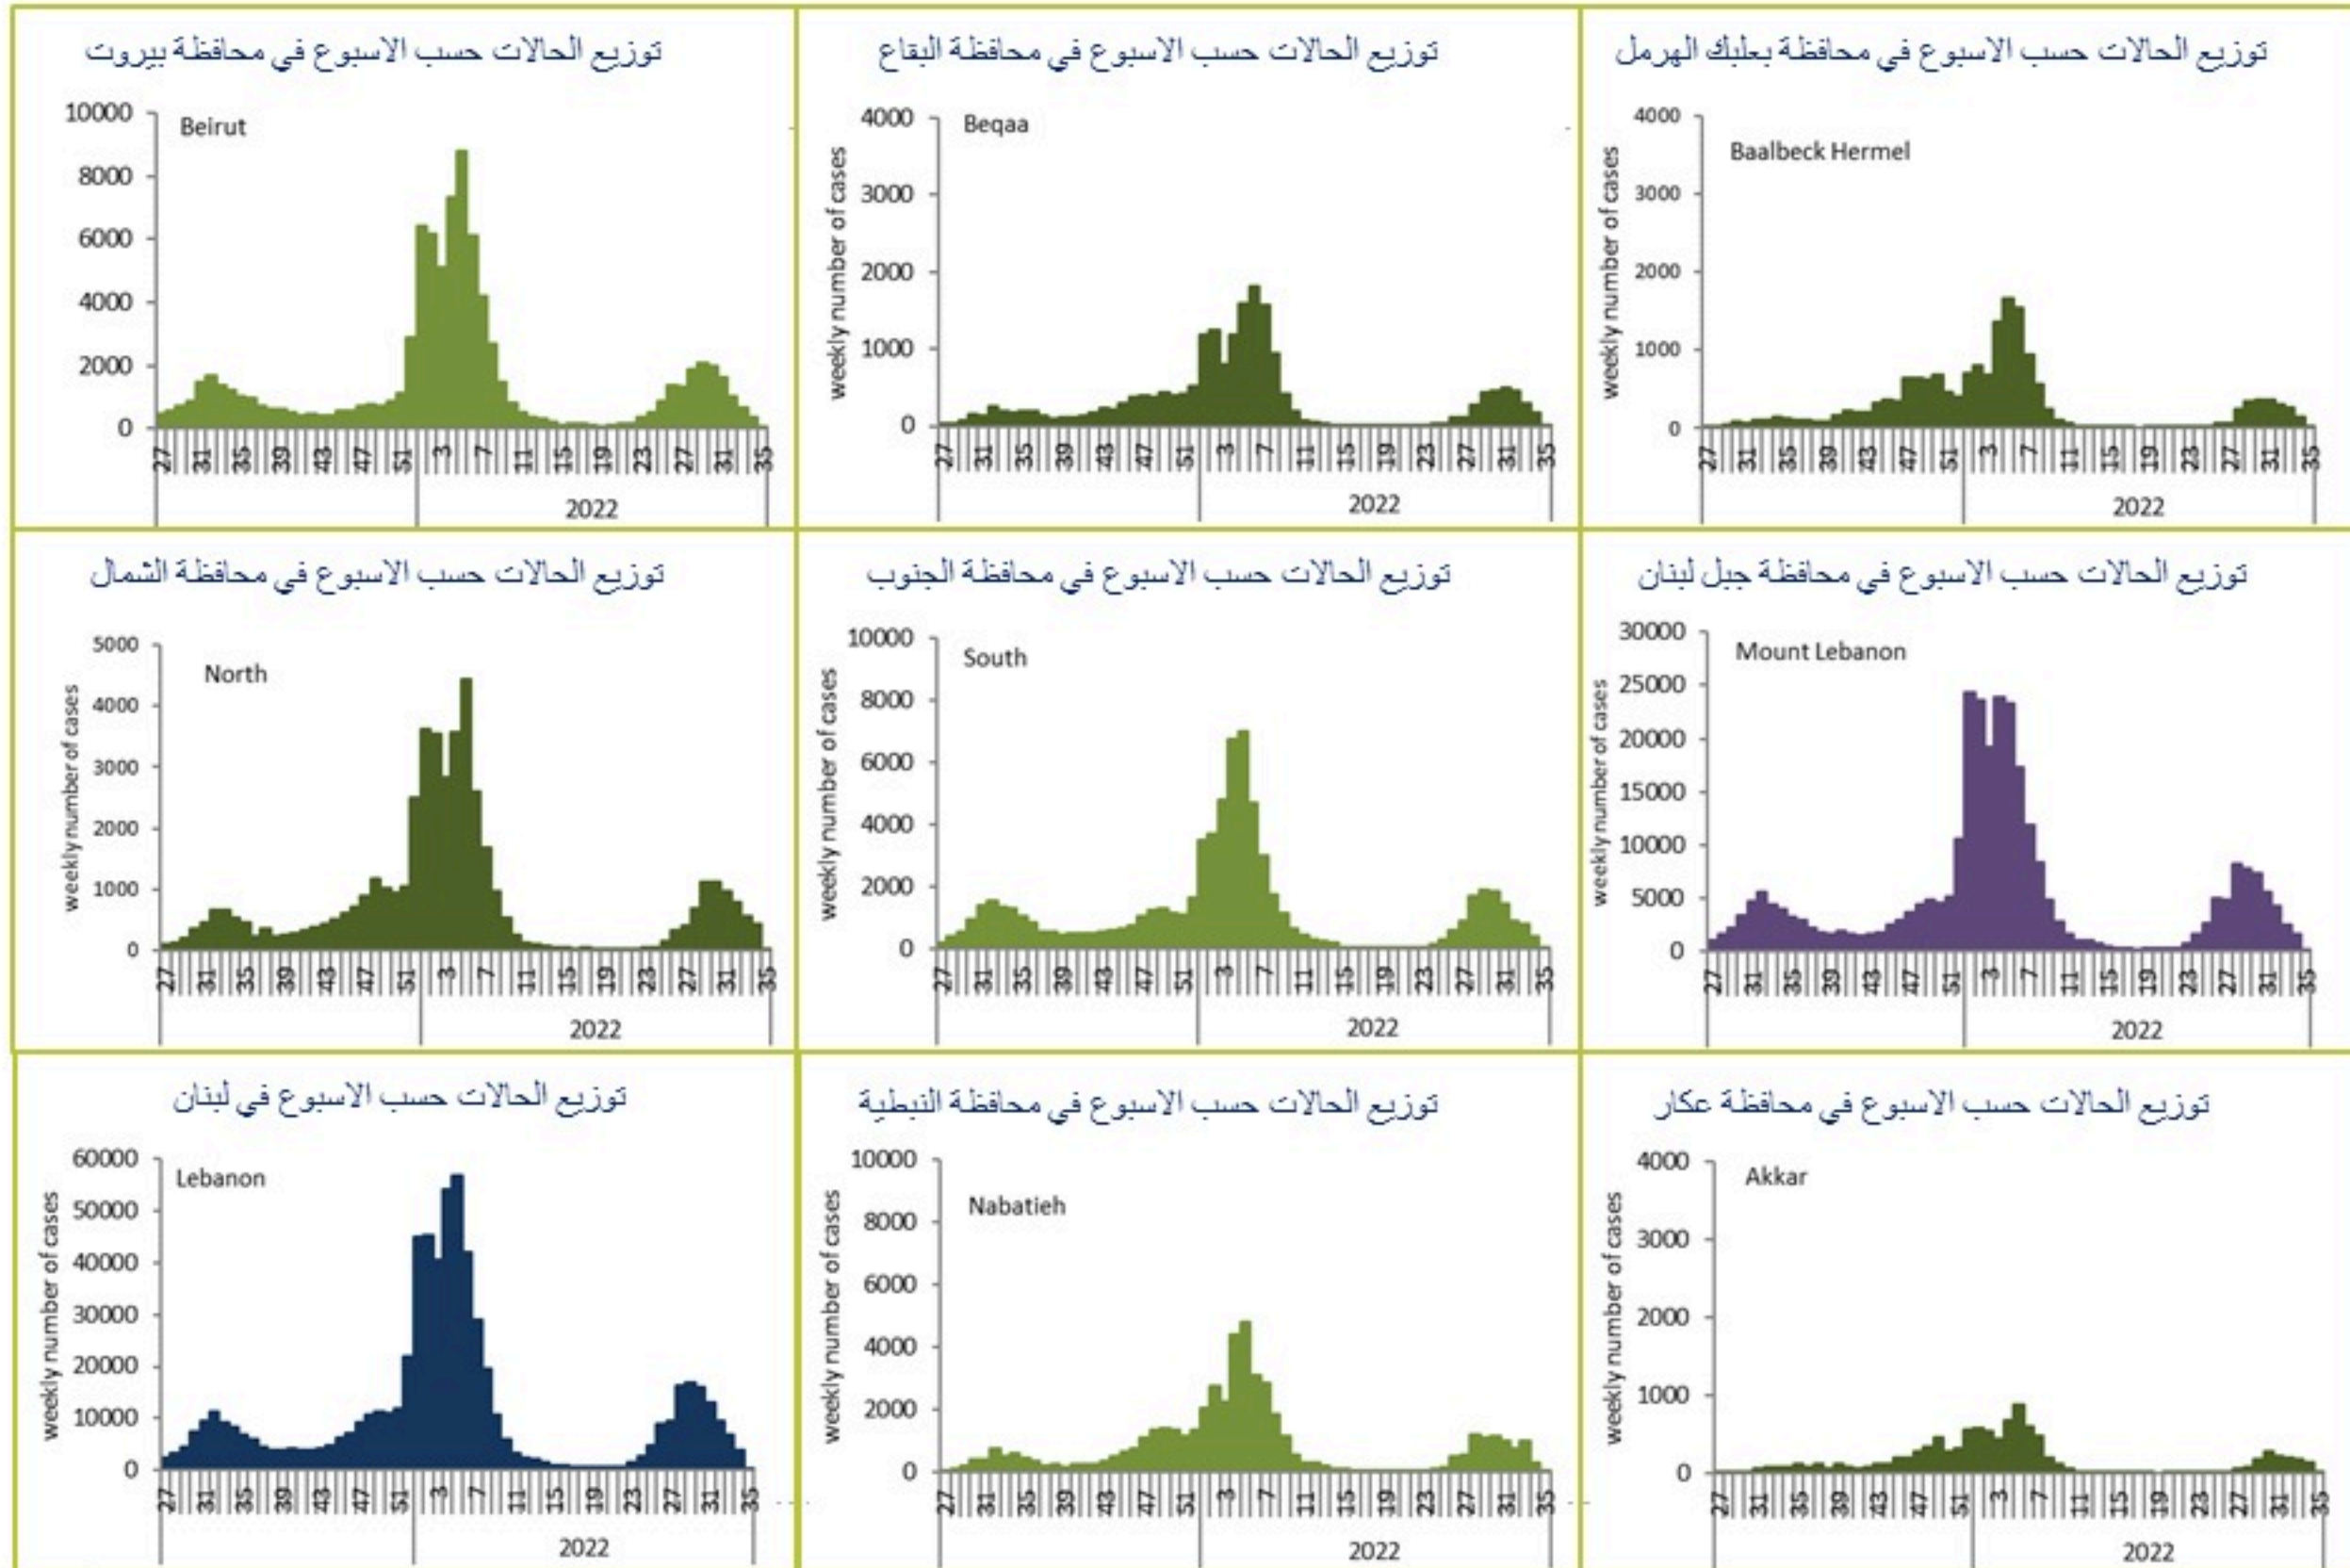

Caza	نسبة الوفيات / Mortality rate		نسبة الحدوث / Incidence rate		للتايام 14 الأخيرة / Past 14 days		للتايام 7 الأخيرة / Past 7 days		التراكمي / Cumulative						التضاء	
	للتايام 14 الأخيرة / Past 14 days	التراكمي / Cumulative	للتايام 14 الأخيرة / Past 14 days	التراكمي / Cumulative	الوفيات / Deaths	الحالات / Cases	الوفيات / Deaths	الحالات / Cases	الشفاء / Remission	الشفاء الزماني / Time remission	الشفاء المخبري / Lab-remission	غير الوافده / Local	الوافده / Travel	الوفيات / Deaths		الحالات / Cases
	/100000	/100000	/100000	/100000												
Beirut	2.26	228	202	27932	11	983	6	381	130,729	130,567	162	134,674	1,111	1,110	135,785	بيروت
Baabda	0.61	193	236	27969	4	1,550	1	529	177,188	177,109	79	183,383	668	1,270	184,051	بعبدا
Metn	0.47	170	197	22771	3	1,250	0	518	139,257	139,123	134	144,194	538	1,080	144,732	المتن
Chouf	2.86	214	103	18872	6	216	2	94	38,302	38,278	24	39,405	166	448	39,571	الشوف
Aleyh	0.00	283	248	38429	0	436	0	179	65,304	65,282	22	67,224	347	497	67,571	عاليه
Kesrwan	0.00	243	213	30909	0	459	0	198	64,290	64,219	71	66,222	250	522	66,472	كسروان
Jbeil	0.00	190	140	25289	0	153	0	71	26,937	26,889	48	27,640	93	208	27,733	جبيل
Tripoli	0.59	260	116	11917	2	396	0	140	38,257	38,237	20	40,242	277	884	40,519	طرابلس
Koura	1.34	174	167	20644	1	125	1	57	14,858	14,847	11	15,347	88	130	15,435	الكوره
Zghorta	0.00	239	297	22586	0	227	0	111	16,576	16,522	54	17,189	88	183	17,277	زعرتا
Batroun	0.00	151	160	19040	0	88	0	34	10,076	10,062	14	10,450	27	83	10,477	البترون
Akkar	0.32	167	95	8149	1	298	0	138	24,240	24,187	53	25,461	84	524	25,545	عكار
Becharreh	0.00	127	84	8779	0	22	0	6	2,192	2,135	57	2,285	5	33	2,290	بشري
Minieh Danieh	0.00	103	45	5120	0	96	0	36	10,506	10,490	16	10,926	65	222	10,991	المنية الصنية
Zahleh	0.00	295	148	18778	0	326	0	130	39,477	39,449	28	41,058	173	647	41,231	زحلة
West Bekaa	0.00	199	101	13991	0	101	0	39	13,503	13,500	3	13,971	61	200	14,032	البقاع الغربي
Baalbeck	1.05	242	123	15527	3	351	1	126	42,509	42,497	12	44,136	129	690	44,265	بعلبك
Hermel	0.00	176	51	7716	0	33	0	13	4,846	4,846		5,011	19	115	5,030	الهرمل
Rashaya	0.00	178	59	10351	0	24	0	7	4,062	4,061	1	4,170	15	72	4,185	راشيا
Saida	0.92	184	138	17847	3	450	2	169	55,875	55,861	14	57,880	325	599	58,205	صيدا
Sour	0.58	134	169	20359	2	582	0	199	67,531	67,512	19	69,532	468	462	70,000	صور
Jezzine	3.13	141	81	15215	1	26	1	12	4,722	4,718	4	4,853	11	45	4,864	جزين
Nabatieh	0.71	204	491	35557	1	695	1	193	47,844	47,836	8	50,054	229	288	50,283	النبطية
Bint Jbeil	0.00	204	293	27563	0	235	0	83	21,213	21,209	4	22,005	132	164	22,137	بنت جبيل
Marjeoun	1.59	139	126	17560	1	79	0	18	10,673	10,670	3	10,975	39	87	11,014	مرجعيون
Hasbaya	0.00	205	44	12241	0	13	0	5	3,505	3,505		3,570	72	61	3,642	حاصبيا
Unspecified					0	819	0	270	88,775	88,773	2	75,156	16,432	0	91,588	غير التحق
Lebanon	0.73	200	189	22736	39	10,033	15	3,756	1,163,247	1,162,384	863	1,187,013	21,912	10,624	1,208,925	لبنان