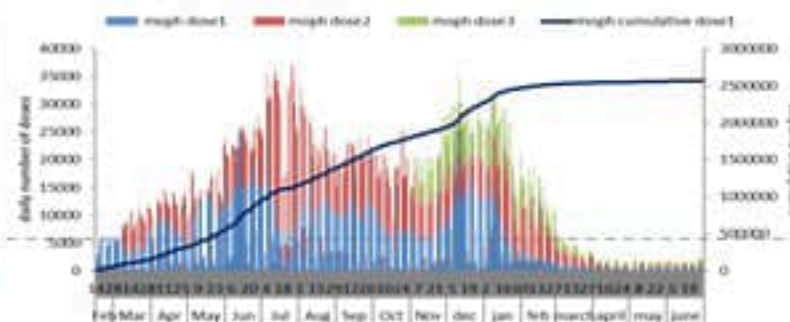

The PCR local positivity rate was 15%. The community transmission is at level 3.

COVID-19 hospital daily bed occupancy

	Past 7 days	Past 14 days
New hospital admission	27	57
Admission rate /100000	0.51	1.1
New deaths	8	16
Mortality rate /100000	0.15	0.30
PCR positivity rate %	15%	14.3%
Local Incidence rate /100000	136	217
Testing rate /100000	875	1471
All admissions	Past day	% Occupancy
Occupied beds	65	15%
Occupied ICU beds	23 (3)	13%
New	Before yesterday	Cumulative
New deaths	1	10468
New cases	1295	1114814
Hot line	Past day	Cumulative
1787 (1)	277	426082
1214	441	734863

COVID-19 PCR positivity rate

COVID-19 daily deaths

Number of doses: daily and cumulative

COVID-19 Vaccination (source: Impact database)

	Past day	Cumulative	Coverage (12y+)
Registered	467	3838105	70.4%
1 st dose	500	2701496	49.6%
2 nd dose	522	2377296	43.6%
3 rd dose	1264	606397	25.5%*