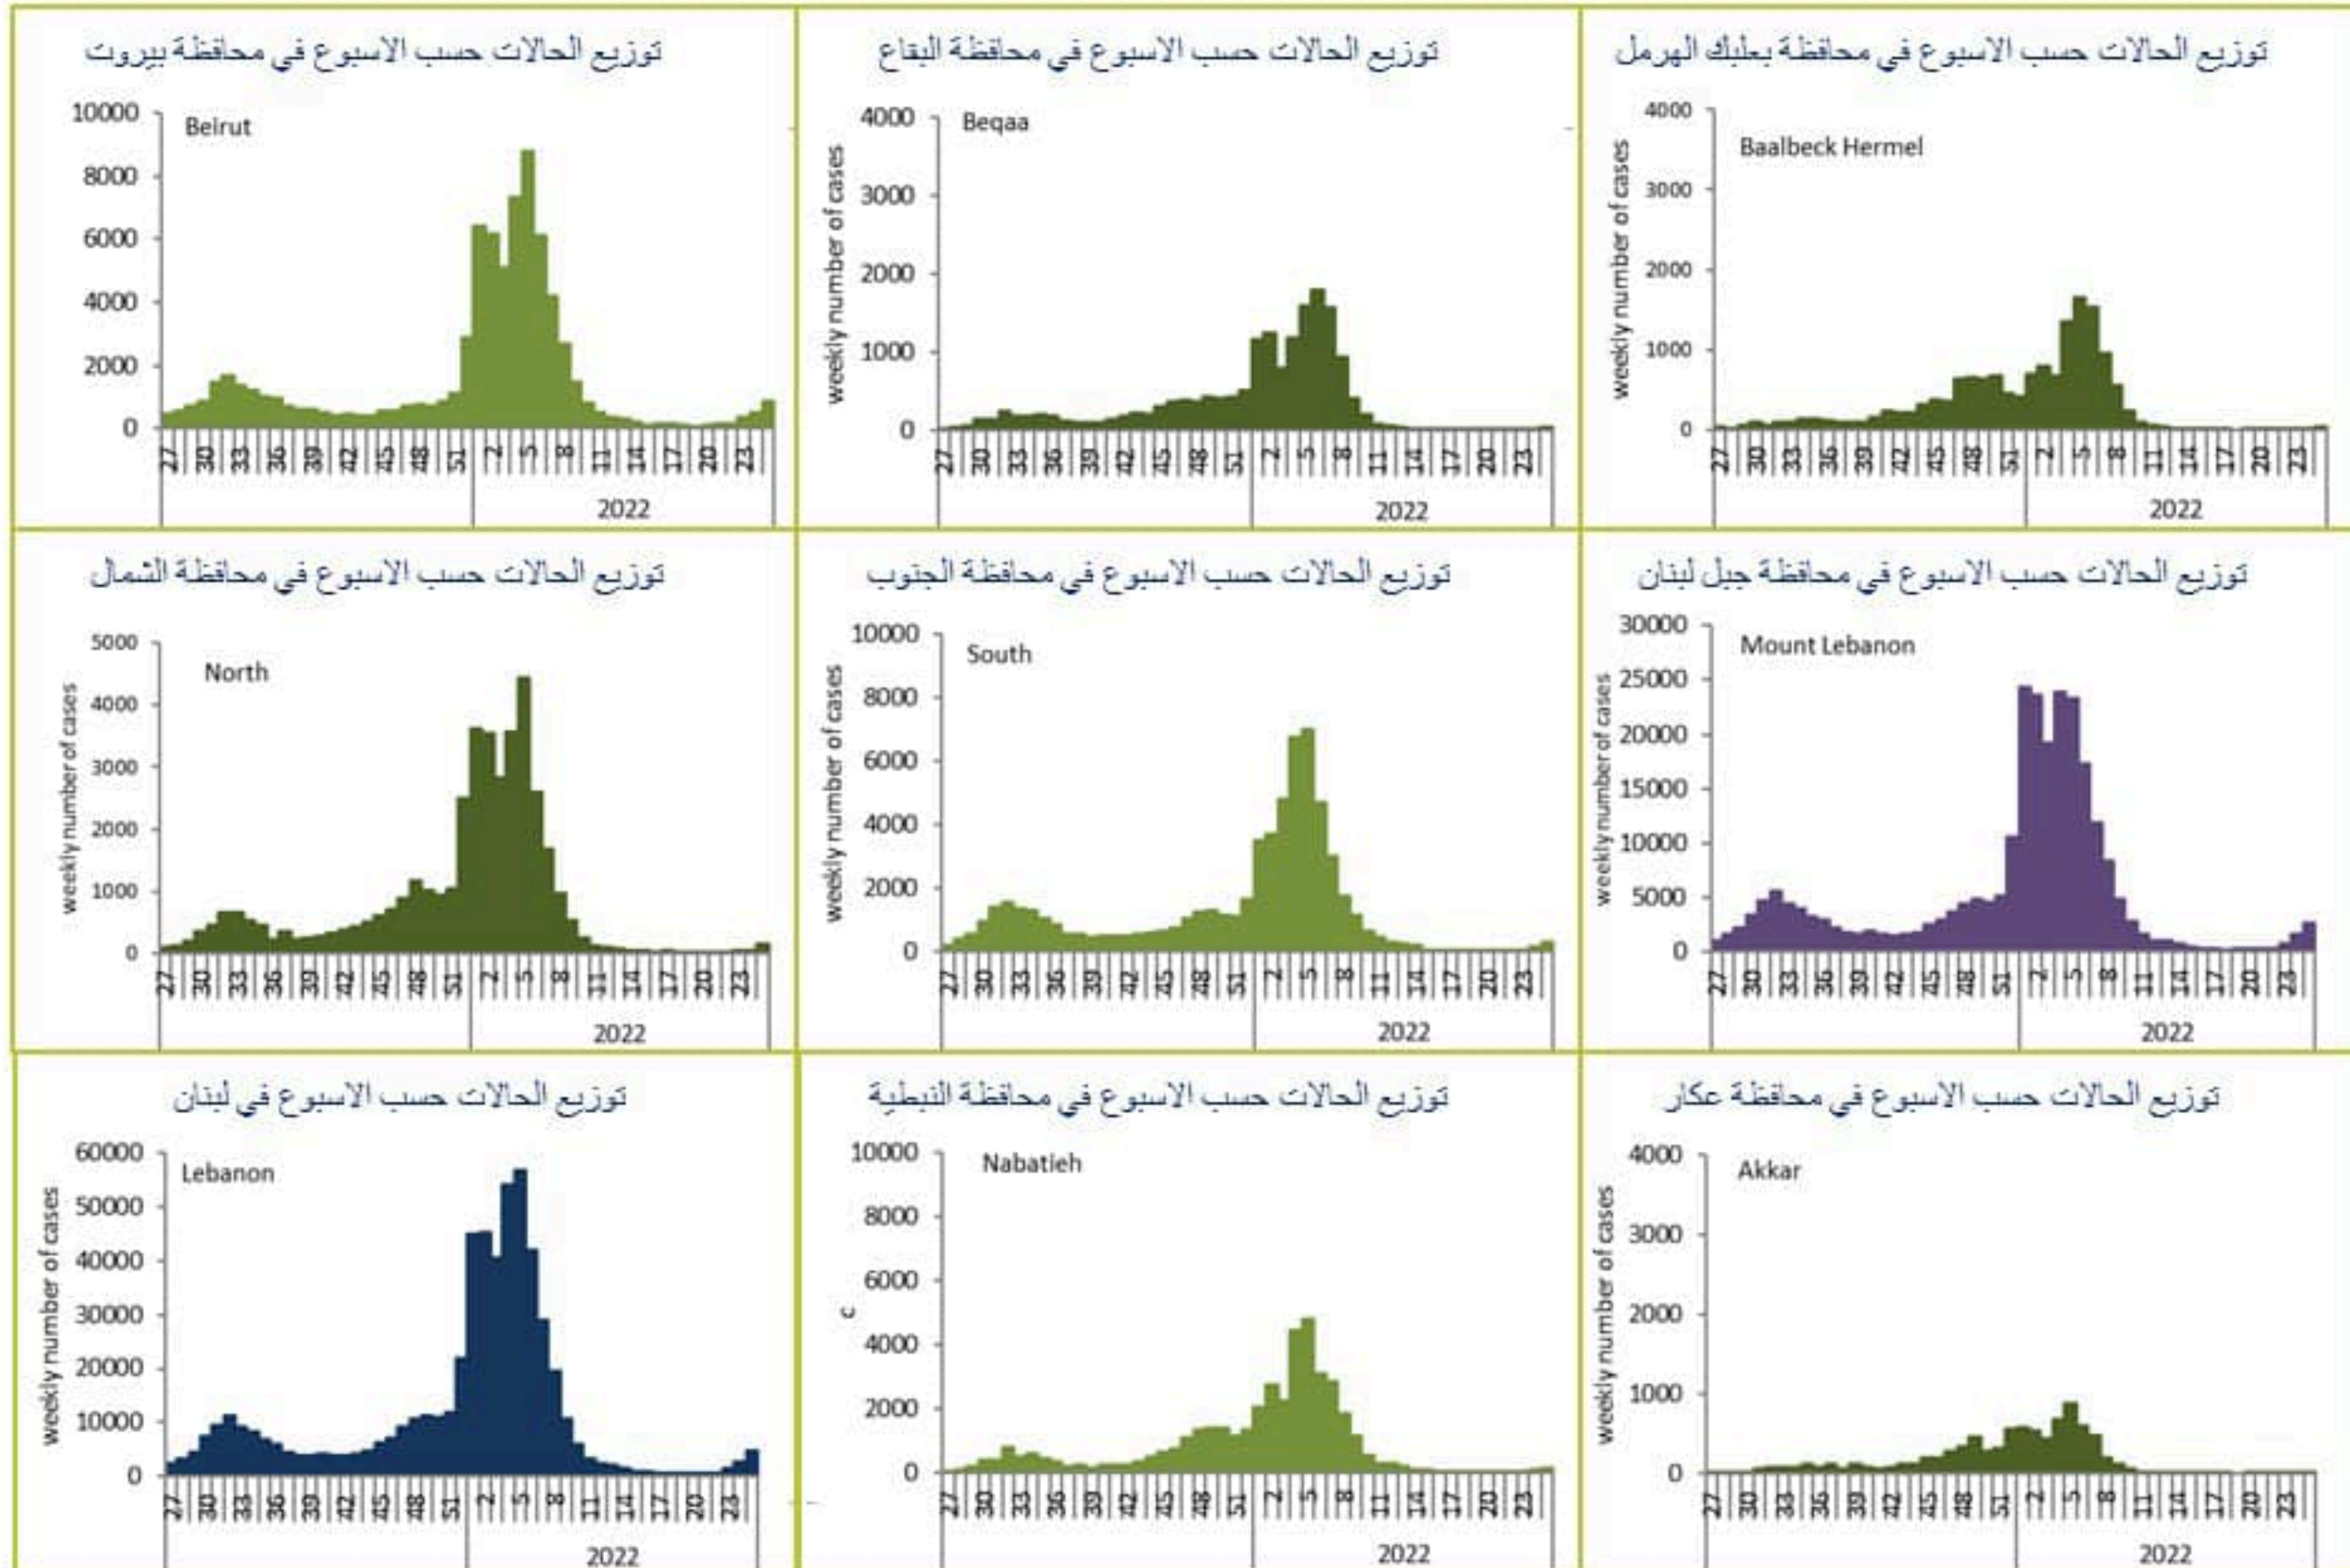

1	المتين	1	نابيه	28	قيد التحق	4	بيير حسن		بيروت
2	المروج	4	المطيلب		المتن	2	محطة صفيير	2	راس بيروت
3	الخنشارة	11	الراييه	13	برج حمود	7	الخييري	2	قريظم
1	عيطورة (المتن)	1	بيت الكو	2	النبعه	21	عين الرمانه (الشياح)	2	الروشه
4	ضهور الشوير	4	قرنة شهبان	6	سن الفيل	6	فرن الشباك	20	الحمرا (بيروت)
2	دوار (المتن)	3	اليسار	5	جديدة المتن	45	حارة حريك	5	المصيطبة
1	شويا (المتن)	5	بيت الشعار	4	البوشريه	12	الليلكي	2	مار الياس
1	مار موسى الدوار	2	ديك المحدي	4	الدورة	24	برج البراجنة	8	ثلة الخياط
1	بسكنتا	1	عين عار	3	الروضه (بوشريه)	5	المريجة (بعدا)	1	الصدائع
1	صلين	3	مزرعة يشوع	2	سد البوشريه	1	تحويطة الخدير	2	الظريف
37	قيد التحق	1	زكريت	1	السبتيه	22	بعدا	1	ميديا الحصن
	الشوف	1	يكفيا	14	الدكوانه	15	الحازمية (بعدا)	10	المزرعة (بيروت)
2	الدامور	2	مار بطرس كرم التين	17	أطليلياس	1	مار تقلا (بعدا)	2	برج أبو حيدر
1	المشرف	3	القتيطرة (المتن)	1	منقله مزهر	3	اليرزة	7	البسطا فوقا
3	شحيم	2	بحر صاف	12	جل الديب	38	الحدث	6	الطريق الجديدة
3	برجا	2	عين الخروبة	8	النقاش	3	بطشاي	8	راس النبع (بيروت)
1	عين الاسد	1	حملابا	10	الزلقا	1	اللويزة (بعدا)	4	البسطا التحتا
1	جدرا	1	الفريكه	6	بياقوت	3	كفر شيما	1	البطركية
2	وادي الزينة	3	قرنة الحمرا	4	الضبيية	1	وادي شحور السقلى	3	الجيتاوي
2	جون	8	برمانا (المتن)	3	مزرعة دير عوكر	1	وادي شحور العليا	43	الأشرفية (بيروت)
1	بشتفين	4	بعيدات	4	المنصورية (المتن)	1	حارة الست	77	قيد التحق
3	فريديس (الشوف)	1	شاليمار	6	الفنار	3	بسابا (بعدا)		بعدا
1	بعقلين	4	بيت مري	4	عين سعادة	1	عاريا	12	الشياح
1	بتلون	1	المنتقدي	1	روميه	1	الجمهور (عاريا)	11	الجناح
2	قيد التحق	1	ضهر الصوان (المتن)	7	بصاليم	1	صليما (بعدا)	8	الاوزاعي