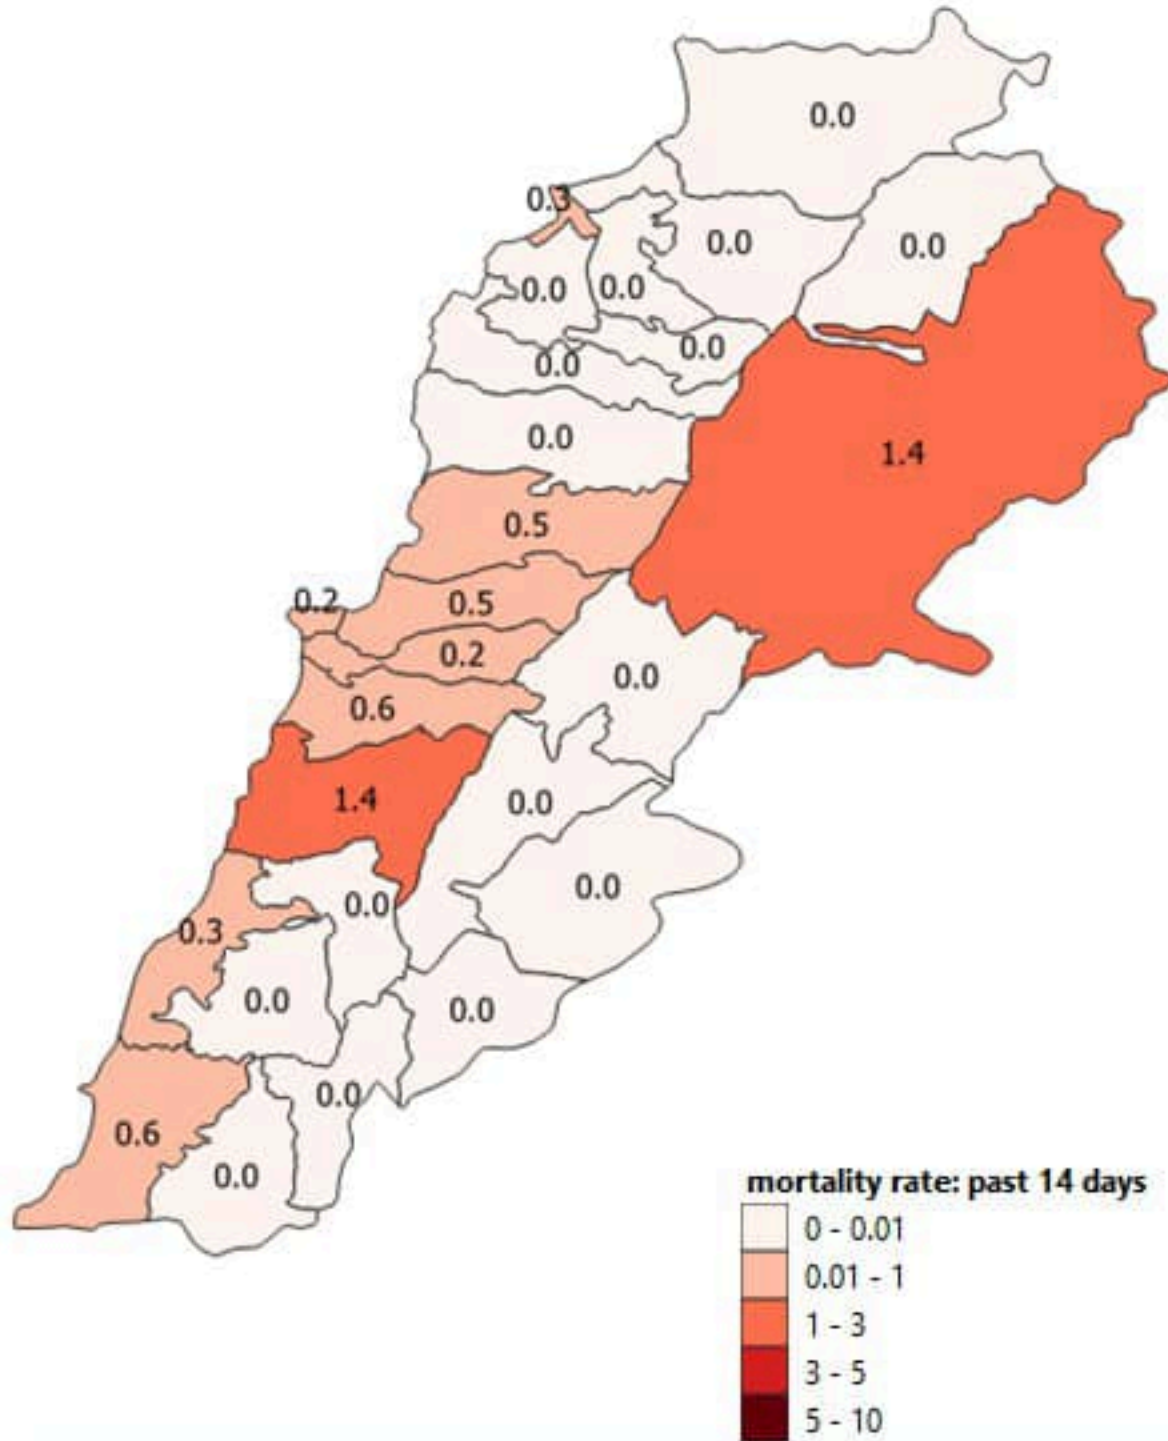

نسب الوفيات للأيام 14 الماضية لكل مئة ألف نسمة
14-day mortality rate /100000