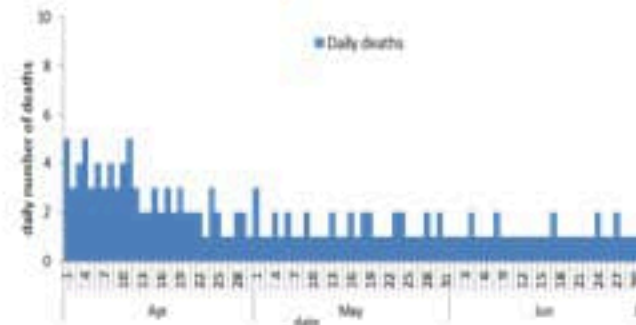

The PCR local positivity rate was 15%. The community transmission is at level 3.

COVID-19 hospital daily bed occupancy

	Past 7 days	Past 14 days
New hospital admission	27	57
Admission rate /100000	0.51	1.1
New deaths	8	16
Mortality rate /100000	0.15	0.30
PCR positivity rate %	15%	14.3%
Local Incidence rate /100000	136	217
Testing rate /100000	875	1471
All admissions	Past day	% Occupancy
Occupied beds	65	15%
Occupied ICU beds	23 (3)	13%
New	Before yesterday	Cumulative
New deaths	1	10468
New cases	1295	1114814
Hot line	Past day	Cumulative
1787 (1)	277	426082
1214	441	734863

COVID-19 PCR positivity rate

COVID-19 daily deaths

Number of doses: daily and cumulative

COVID-19 Vaccination (source: Impact database)

	Past day	Cumulative	Coverage (12y+)
Registered	467	3838105	70.4%
1 st dose	500	2701496	49.6%
2 nd dose	522	2377296	43.6%
3 rd dose	1264	606397	25.5%*